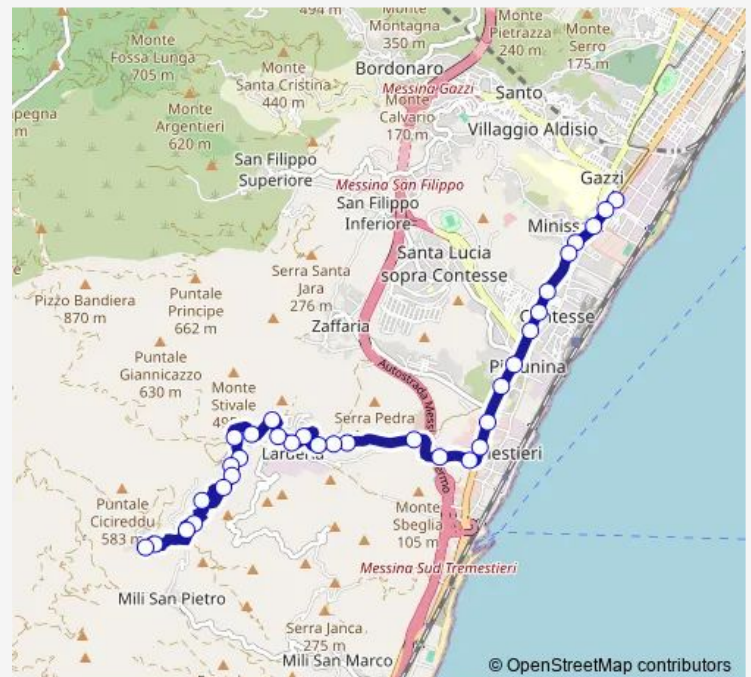

Bus 6 Tipoldo

[Go to website](#)

Direction

Bonino, Zir — Tipoldo, Capolinea

33 stops

[Open route schedule](#)

Bonino, Zir

Via Taormina, Policlinico

Via Taormina, Caserma Ainis

Minissale

Ss114, Vico Cottone

Contesse, Ss114 Km 3,800

Contesse, Mcdonald's Messina Drive

Contesse, Ss114 Km 4,400

Contesse, Ss114 Km 4,800

Pistunina, Isola Ecologica

Pistunina, Poste

Tremestieri, Ss114 Km 5,500

Larderia Inf., Sp39 Km 0,050

Larderia Inf., Sp39 Km 0,360

Larderia Inf., Sp39 Km 0,800

Larderia Inf., Sp39 Km 1,470

Larderia Inf., Sp39 Km 1,600

Larderia Inf., Sp39 Km 1,800

Larderia Inf., Sp39 Km 2,100

Larderia Inf., Sp39 Km 2,300

Larderia Inf., Sp39 Km 2,500

Route schedule

Bonino, Zir — Tipoldo, Capolinea

Monday	04:35-19:35
Tuesday	04:35-19:35
Wednesday	04:35-19:35
Thursday	04:35-19:35
Friday	04:35-19:35
Saturday	04:35-19:35
Sunday	—

Route info

Direction: Bonino, Zir

Stops: 33

Trip Duration: 0 hour 35 min

■ 6 — Tipoldo

BusMaps