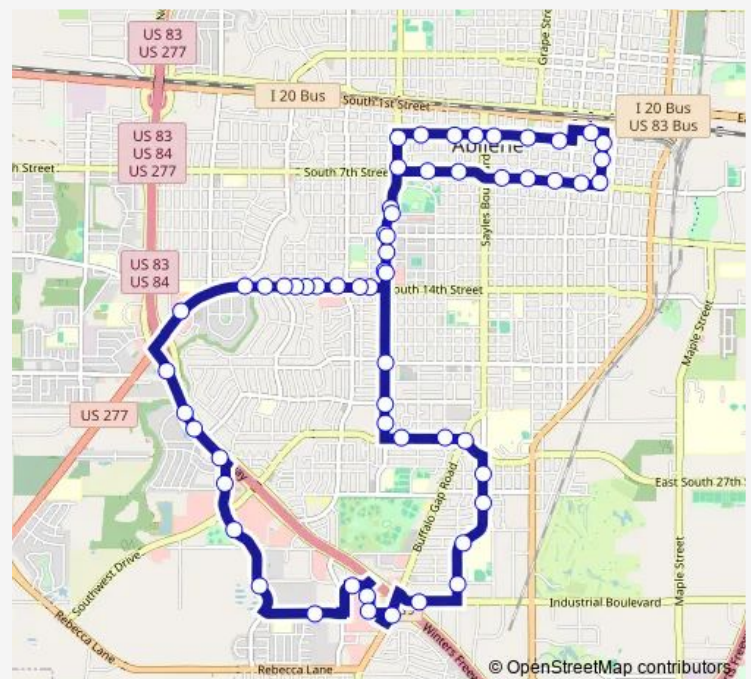

South 14th at Elmwood

South 14th at Woodridge

South 14th at Leggett

Route schedule

Chestnut at South 3rd — Transit Center

Monday 06:16-17:16

Tuesday 06:16-17:16

Wednesday 06:16-17:16

Thursday 06:16-17:16

Friday 06:16-17:16

Saturday —

Sunday —

Route info

Direction: Chestnut at South 3rd

Stops: 58

Trip Duration: 0 hour 44 min

6 — Mall

South 14th at Woodhaven Shopping Center

South Clack at Elm Creek Apt

South Clack at Nonesuch

South Clack at Betty Hardwick

South Clack at Edgemont

Catclaw at Bob O Link Dr

Catclaw at Aaron's

Catclaw at Cedar Run

Rolling Green at Hearthstone

Mall at On Call

Mall at El Chico

Mall at Chuck E. Cheese

Buffalo Gap at South Clack

Industrial at South Danville

Sayles at South 41st