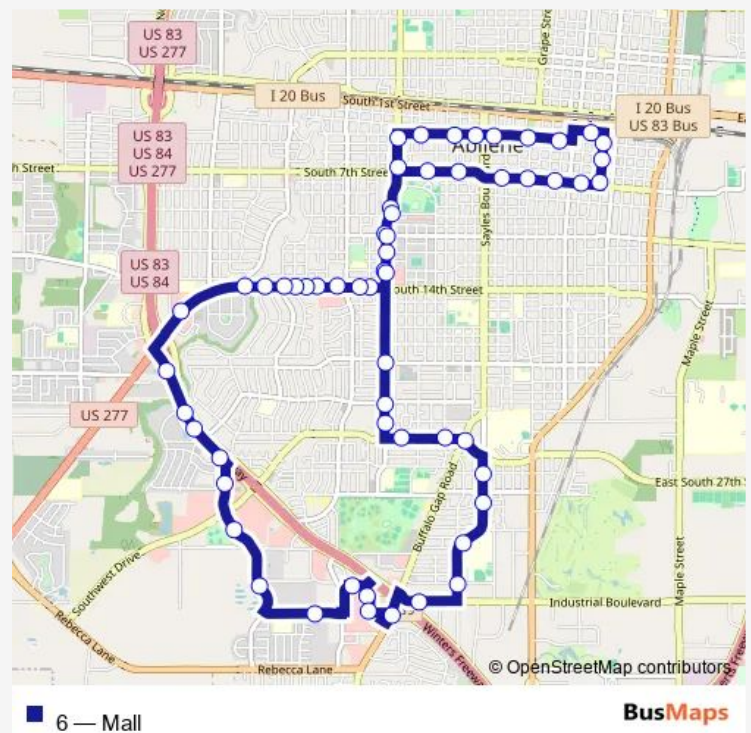

South 14th at Elmwood

South 14th at Woodridge

South 14th at Leggett

Route schedule

Chestnut at South 3rd — Transit Center

Monday 06:16-17:16

Tuesday 06:16-17:16

Wednesday 06:16-17:16

Thursday 06:16-17:16

Friday 06:16-17:16

Saturday —

Sunday —

Route info

Direction: Chestnut at South 3rd

Stops: 58

Trip Duration: 0 hour 44 min

South 14th at Woodhaven Shopping Center

South Clack at Elm Creek Apt

South Clack at Nonesuch

South Clack at Betty Hardwick

South Clack at Edgemont

Catclaw at Bob O Link Dr

Catclaw at Aaron's

Catclaw at Cedar Run

Rolling Green at Hearthstone

Mall at On Call

Mall at El Chico

Mall at Chuck E. Cheese

Buffalo Gap at South Clack

Industrial at South Danville

Sayles at South 41st

Sayles at Cooper High