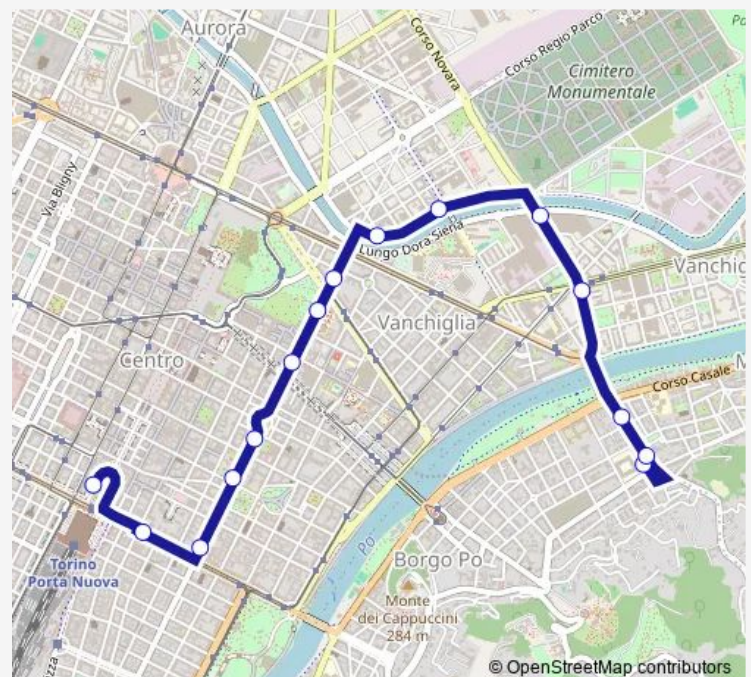

Tuesday 06:06-20:51

Wednesday 06:06-20:51

Thursday 06:06-20:51

Friday 06:06-20:51

Saturday 06:16-21:00

Sunday 06:16-20:54

Route info

Direction: Fermata 3232 - Hermada

Stops: 15

Trip Duration: 0 hour 24 min

6 — piazza Hermada - piazza Carlo Felice

Direction

Fermata 3582 - Carlo Felice — Fermata 3232 - Hermada

15 stops

[Open route schedule](#)

Fermata 3582 - Carlo Felice

Monday 06:30-21:06

Tuesday 06:30-21:06

Wednesday 06:30-21:06

Thursday 06:30-21:06

Friday 06:30-21:06

Saturday 06:30-21:00

Sunday 06:30-21:00

Route info

Direction: Fermata 3582 - Carlo Felice

Stops: 15

Trip Duration: 0 hour 23 min

6 Bus time schedules and route maps are available in an offline PDF at busmaps.com. Use the busmaps.com website to see live bus times, train schedule or subway schedule, and step-by-step directions for all public transit in Turin