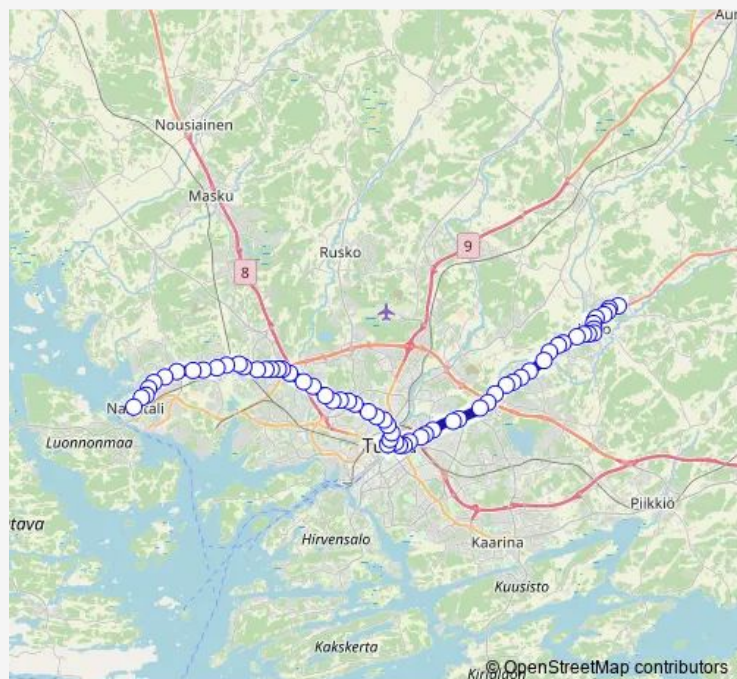

Vanhalinnanmäki

Tammi

Ravattula

Route schedule

Nuolemo — Naantali

Monday	04:32-00:30 ⁺¹
Tuesday	04:32-00:30 ⁺¹
Wednesday	04:32-00:30 ⁺¹
Thursday	04:32-00:30 ⁺¹
Friday	05:15-02:30 ⁺¹
Saturday	03:00-00:06 ⁺¹
Sunday	05:52-21:39

Route info

Direction: Nuolemo

Stops: 64

Trip Duration: 1 hour 7 min

6 — Lieto-Turku-Naantali

Kausela

Jaanintie

Kuralankaarre