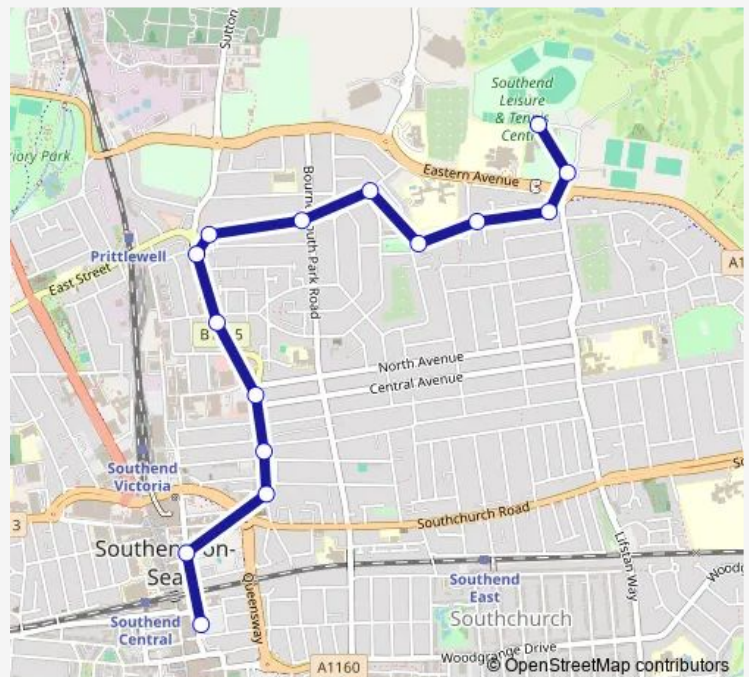

Stadium Greyhound Way

Welfares

Boscombe Road

Whitegate Road

Travel Centre

Route schedule

Southend Leisure Centre — Travel Centre

Monday 06:35-19:05

Tuesday 06:35-19:05

Wednesday 06:35-19:05

Thursday 06:35-19:05

Friday 06:35-19:05

Saturday 08:25-18:55

Sunday 09:25-17:25

Route info

Direction: Southend Leisure Centre

Stops: 15

Trip Duration: 0 hour 18 min

6 — Southend Travel Centre - Southchurch

Direction

Travel Centre — Southend Leisure Centre

15 stops

[Open route schedule](#)

Travel Centre

Whitegate Road

Southchurch Road

Coleman Street

Guildford Road

Stadium Greyhound Way

Vale Avenue

Sutton Road

Bournemouth Park Road North