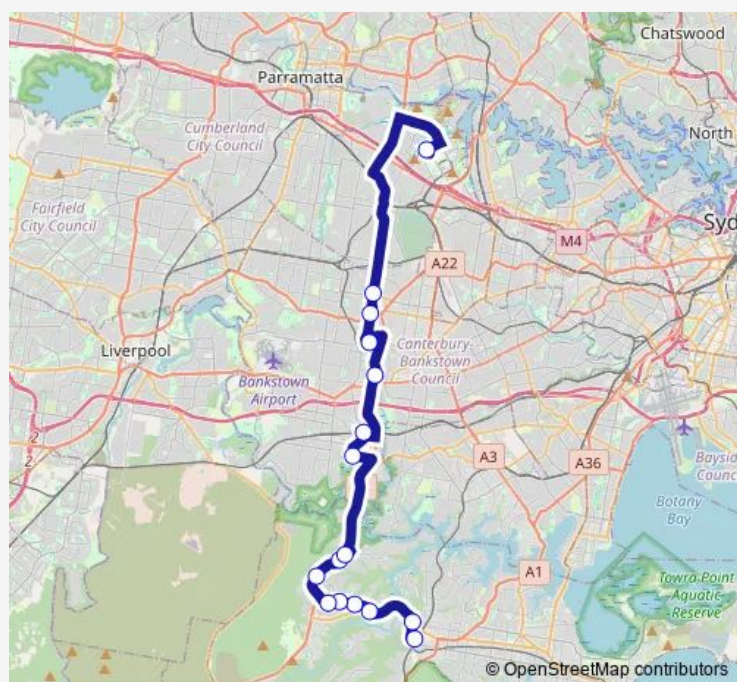

Three Swallows Hotel, Rookwood Rd

Rookwood Rd After Bruncker Rd

Sydney Olympic Park, Plaza Terminal, Stand 6

### Route schedule

Padstow Station, Howard Rd — Sydney Olympic Park, Plaza Terminal, Stand 6

Monday	—
Tuesday	—
Wednesday	—
Thursday	—
Friday	09:09-14:18
Saturday	—
Sunday	—

### Route info

Direction: Padstow Station, Howard Rd

Stops: 6

Trip Duration: 0 hour 36 min

## Direction

Sutherland Station, Stand A — Sydney Olympic Park, Plaza Terminal, Stand 6

16 stops

[Open route schedule](#)

Sutherland Station, Stand A

Linden St After Leonay St

Akuna Av Opp Akuna Oval

Menai Rd At Dandabong Av