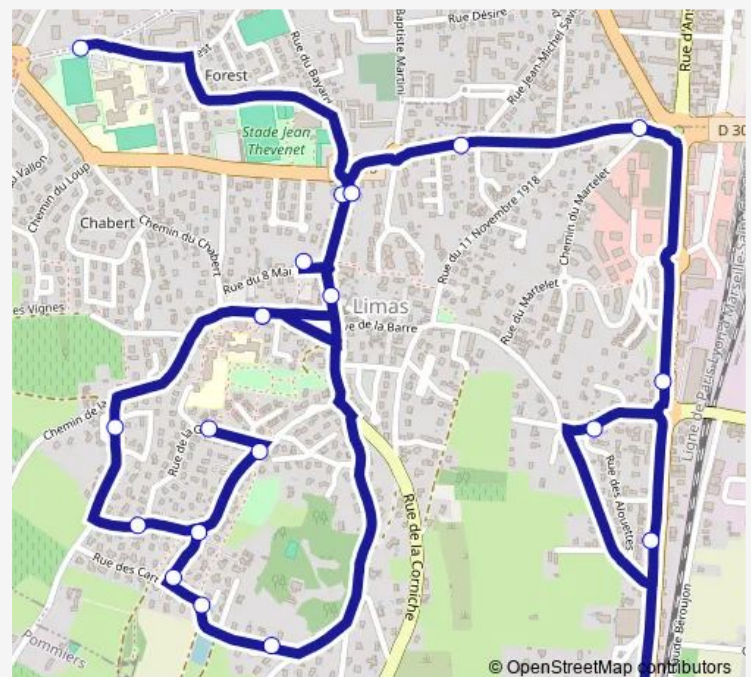

Limas - Parasoleil

Limas - Alouettes LA Barre

Limas - Besson

Route schedule

Limas - College — Limas - Besson

Monday 16:40

Tuesday 16:40

Wednesday 12:10

Thursday 16:40

Friday 16:40

Saturday —

Sunday —

Route info

Direction: Limas - College

Stops: 21

Trip Duration: 0 hour 22 min

6 — Alouettes la Barre / Besson - Limas Collège

Direction

Limas - Alouettes LA Barre — Limas - College

21 stops

[Open route schedule](#)

Limas - Alouettes LA Barre

Limas - Parasoleil

Limas - Besson