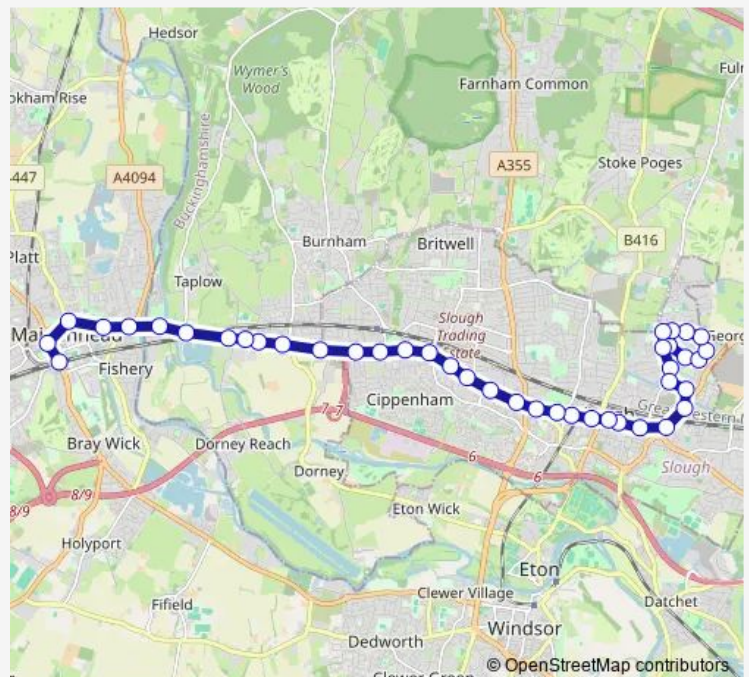

### Route schedule

Knolton Way North — Maidenhead Railway Station

Monday 05:57-19:24

Tuesday 05:57-19:24

Wednesday 05:57-19:24

Thursday 05:57-19:24

Friday 05:57-19:24

Saturday 07:04-20:15

### Route info

Direction: Knolton Way North

Stops: 42

Trip Duration: 0 hour 58 min

6 — Maidenhead - Wexham Court

Windmill Road

Salt Hill Three Tuns

Twinches Lane North

## Route info

Direction: Maidenhead Railway Station

Stops: 31

Trip Duration: 0 hour 54 min

Beresford Avenue

Carlton Road

Lea School

Mirador Crescent Roundabout