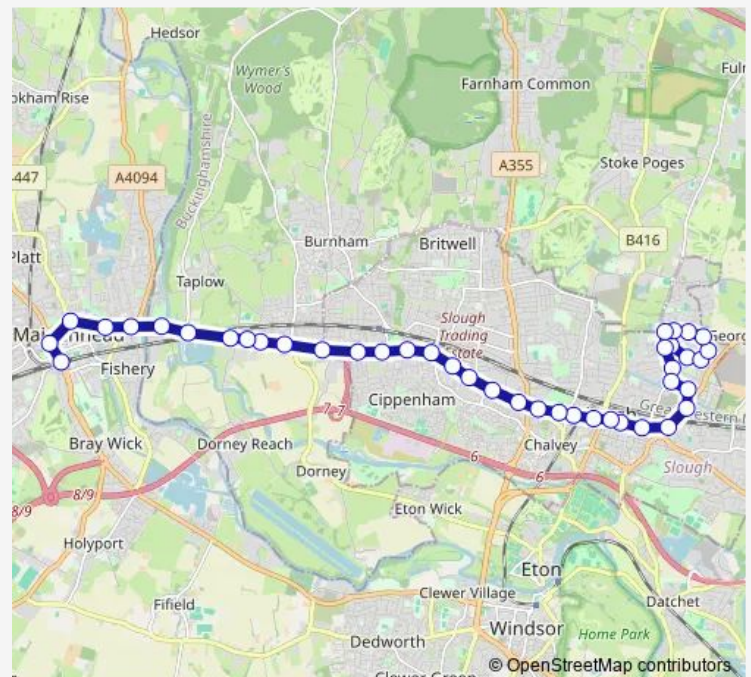

Thursday 05:57-19:24

Friday 05:57-19:24

Saturday 07:04-20:15

Sunday 07:57-18:23

Route info

Direction: Knolton Way North

Stops: 42

Trip Duration: 0 hour 58 min

6 — Maidenhead - Wexham Court

Windmill Road

Salt Hill Three Tuns

Twinches Lane North

Leigh Road

Westgate Retail Park

Dover Road

Burnham Lane

Westgate Retail Park

Leigh Road

Twinches Lane North

Salt Hill Three Tuns

Windmill Road

Salt Hill Park

Wellington Street stop W

Wellington Street Stop A

Thursday 06:54-19:35

Friday 06:54-19:35

Saturday 08:03-19:16

Sunday 08:39-18:28

Route info

Direction: Maidenhead Railway Station

Stops: 31

Trip Duration: 0 hour 53 min