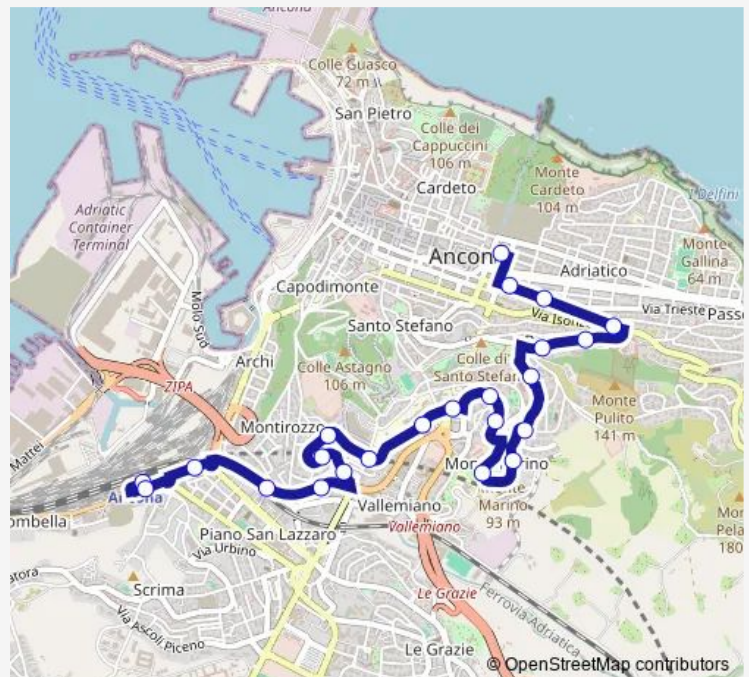

Route schedule

VIA Bocconi (Semaforo) — VIA Frediani

Monday	13:42
Tuesday	13:42
Wednesday	13:42
Thursday	—
Friday	—
Saturday	—
Sunday	—

Route info

Direction: VIA Bocconi (Semaforo)

Stops: 2

Trip Duration: 0 hour 8 min

■ 6 — Linea 6 P.Zza Cavour - Borgo Rodi - Regione Marche - Stazione Fs

BusMaps

Direction

Piazza U.Bassi — VIA Gervasoni

8 stops

[Open route schedule](#)

Piazza U.Bassi

P.Le Europa

1^ Resistenza

2^ Resistenza

VIA XXV Aprile

VIA XXV Aprile

VIA XXV Aprile

VIA Gervasoni

Route schedule

Piazza U.Bassi — VIA Gervasoni

Saturday —

Sunday —

Route info

Direction: P.Iv Novembre Capolinea

Stops: 10

Trip Duration: 0 hour 11 min

6 Bus time schedules and route maps are available in an offline PDF at busmaps.com. Use the busmaps.com website to see live bus times, train schedule or subway schedule, and step-by-step directions for all public transit in Ancona