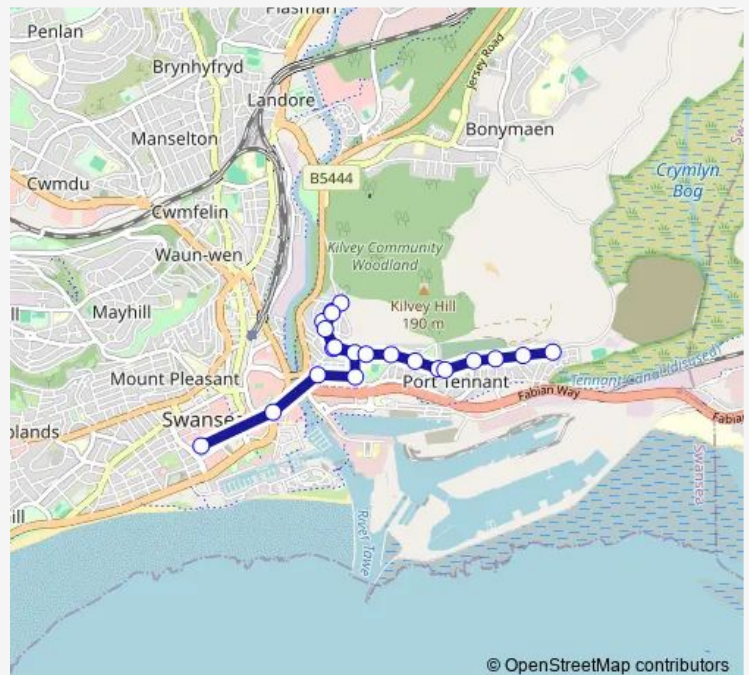

The Dockers Club

Sainsbury's Quay Parade

Swansea Bus Station Stand G

Route schedule

Wern Terrace Terminus — Swansea Bus Station Stand G

Monday 21:03-22:33

Tuesday 21:03-22:33

Wednesday 21:03-22:33

Thursday 21:03-22:33

Friday 21:03-22:33

Saturday 21:03-22:33

Sunday —

Route info

Direction: Wern Terrace Terminus

Stops: 13

Trip Duration: 0 hour 15 min

© OpenStreetMap contributors

6 — Swansea - Port Tennant

BusMaps

Direction

Swansea Bus Station Stand G — Wern Terrace Terminus

21 stops

[Open route schedule](#)

Swansea Bus Station Stand G

Port Tennant Road

Barretts

Danygraig Cemetery

St Stephens Church

Hoo Street

Wern Terrace Terminus

Route schedule

Swansea Bus Station Stand G — Wern Terrace Terminus