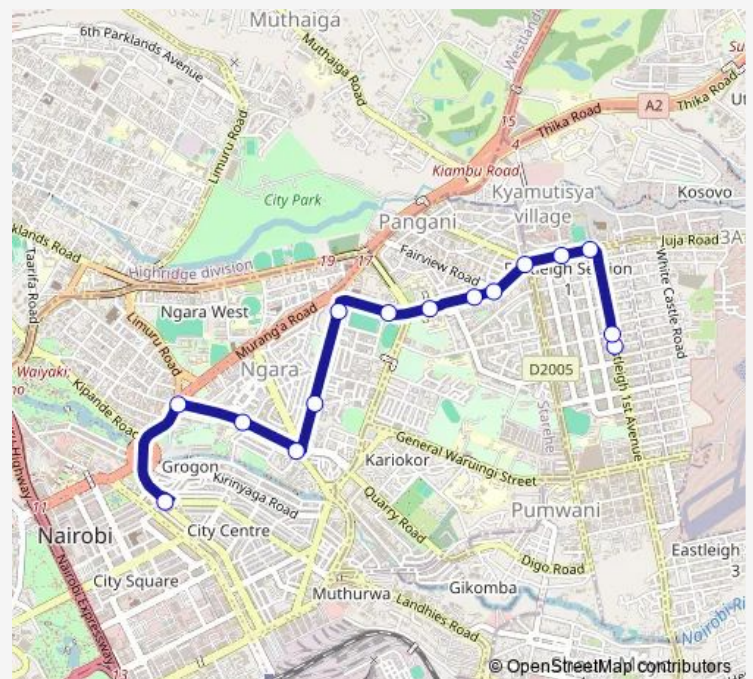

### Route schedule

Eastleigh Terminal — Koja

Monday	06:00
Tuesday	06:00
Wednesday	06:00
Thursday	06:00
Friday	06:00
Saturday	06:00
Sunday	06:00

### Route info

Direction: Eastleigh Terminal

Stops: 15

Trip Duration: 0 hour 15 min

**Direction**

Koja — Eastleigh Terminal

16 stops

[Open route schedule](#)

## Route schedule

Koja — Eastleigh Terminal

Monday 06:00

Tuesday 06:00

Wednesday 06:00

Thursday 06:00

Friday 06:00

Saturday 06:00

## Route info

Direction: Koja

Stops: 16

Trip Duration: 0 hour 16 min

6 Bus time schedules and route maps are available in an offline PDF at busmaps.com. Use the busmaps.com website to see live bus times, train schedule or subway schedule, and step-by-step directions for all public transit in Nairobi