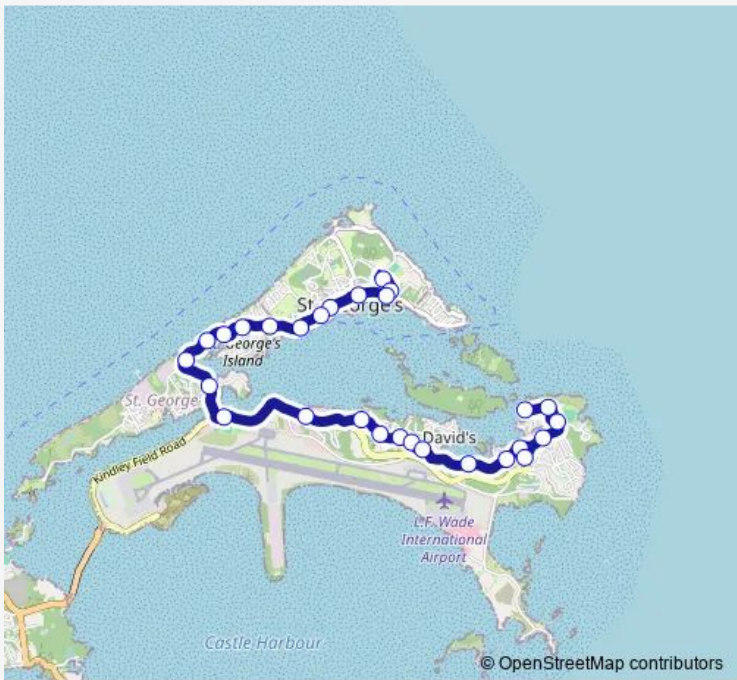

Bus 6 St. George's to St. David's

[Go to website](#)

Direction
 Outside Vaughn's/Gunners Bay — Central Bus Terminal
 52 stops
[Open route schedule](#)

- Outside Vaughn's/Gunners Bay
- Outside of St. David's Preschool
- Near Smiths Hill Drive
- Across from #5 Great Bay Residence
- Across from #14 Residence
- Across from St. Lukes Lane
- Across from Esso Gas Station
- Near Cocoa Lane
- Across from #63 Residence
- Across from #41 Residence
- Next to Lower Gates Road
- Across from Hayward Road
- Across from Bay Estates Road
- Across from #3 Residence
- Outside Bermuda Police Service
- #1 Gate Next to Double Dip Ice Cream
- Across From Airport Kitchen
- Bermuda LF Wade International Airport
- Across From Grotto Bay Hotel
- Bailey's Bay Ice Cream Palour
- Near the Crystal Caves

Route schedule
 Outside Vaughn's/Gunners Bay — Central Bus Terminal

Monday	07:40
Tuesday	07:40
Wednesday	07:40
Thursday	07:40
Friday	07:40
Saturday	—
Sunday	—

Route info
 Direction: Outside Vaughn's/Gunners Bay
 Stops: 52
 Trip Duration: 0 hour 58 min

Direction

Outside Vaughn's/Gunners Bay — St. George's Bus Depot

28 stops

[Open route schedule](#)

Outside Vaughn's/Gunners Bay

Outside of St. David's Preschool

Near Smiths Hill Drive

Across from #5 Great Bay Residence

Route info

Direction: St. George's Bus Depot

Stops: 28

Trip Duration: 0 hour 25 min

Across from St. Davids Primary School

Near St. Davids Preschool

Outside Vaughn's/Gunners Bay

Direction