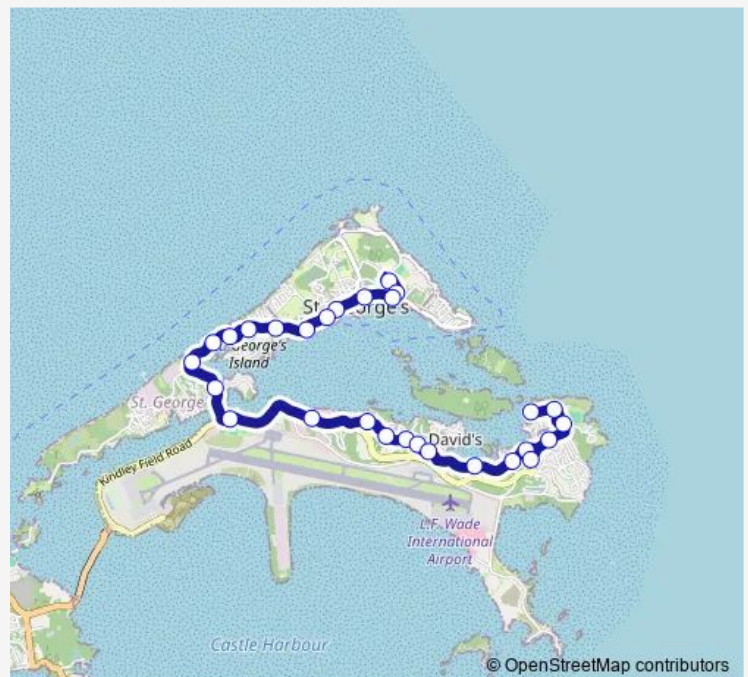

**Bus 6 St. George's to St. David's**

[Go to website](#)

**Direction**  
 Outside Vaughn's/Gunners Bay — Central Bus Terminal  
 52 stops  
[Open route schedule](#)

- Outside Vaughn's/Gunners Bay
- Outside of St. David's Preschool
- Near Smiths Hill Drive
- Across from #5 Great Bay Residence
- Across from #14 Residence
- Across from St. Lukes Lane
- Across from Esso Gas Station
- Near Cocoa Lane
- Across from #63 Residence
- Across from #41 Residence
- Next to Lower Gates Road
- Across from Hayward Road
- Across from Bay Estates Road
- Across from #3 Residence
- Outside Bermuda Police Service
- #1 Gate Next to Double Dip Ice Cream
- Across From Airport Kitchen
- Bermuda LF Wade International Airport
- Across From Grotto Bay Hotel
- Bailey's Bay Ice Cream Palour
- Near the Crystal Caves

**Route schedule**

Outside Vaughn's/Gunners Bay — Central Bus Terminal

Monday	07:40
Tuesday	07:40
Wednesday	07:40
Thursday	07:40
Friday	07:40
Saturday	—
Sunday	—

**Route info**

Direction: Outside Vaughn's/Gunners Bay  
 Stops: 52  
 Trip Duration: 0 hour 58 min

## Route info

Direction: Outside Vaughn's/Gunners Bay

Stops: 28

Trip Duration: 0 hour 25 min

Outside Sommers Garden Park

Near St. Georges Health Department

St. George's Bus Depot

## Route info

Direction: St. George's Bus Depot

Stops: 27

Trip Duration: 0 hour 25 min

Near St. Davids Preschool

Outside Vaughn's/Gunners Bay