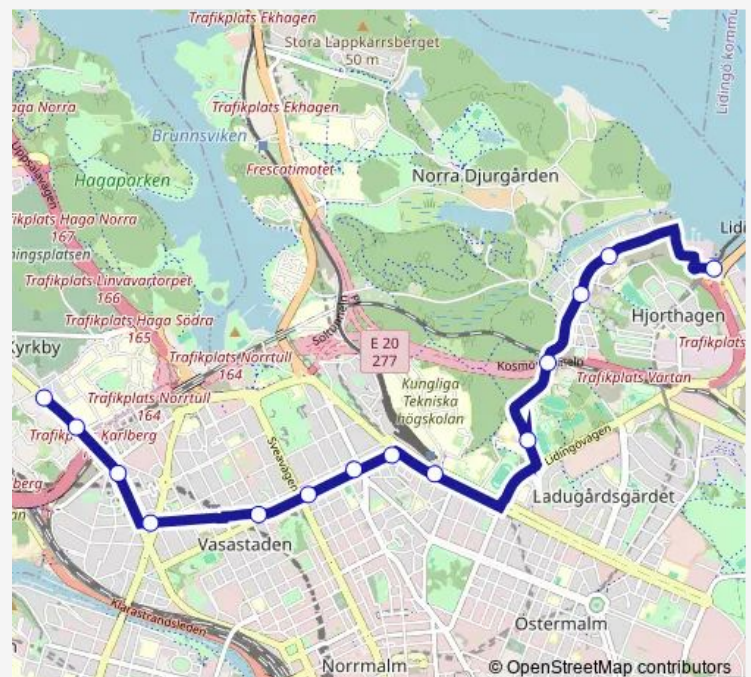

Odenplan

Dalagatan

Karlbergsvägen

Torsplan

Karolinska sjukhuset Eugeniavägen

Karolinska institutet Biomedicum

Route schedule

Ropsten — Karolinska institutet Biomedicum

Route info

Direction: Ropsten

Stops: 16

Trip Duration: 0 hour 34 min

Direction

Radiohuset — Ropsten

13 stops

[Open route schedule](#)

—

Saturday

13:11-18:58

Sunday

—

Route info

Direction: Radiohuset

Stops: 13

12:50-18:38

Sunday

—

Route info

Direction: Ropsten

Stops: 14

Trip Duration: 0 hour 20 min

Direction