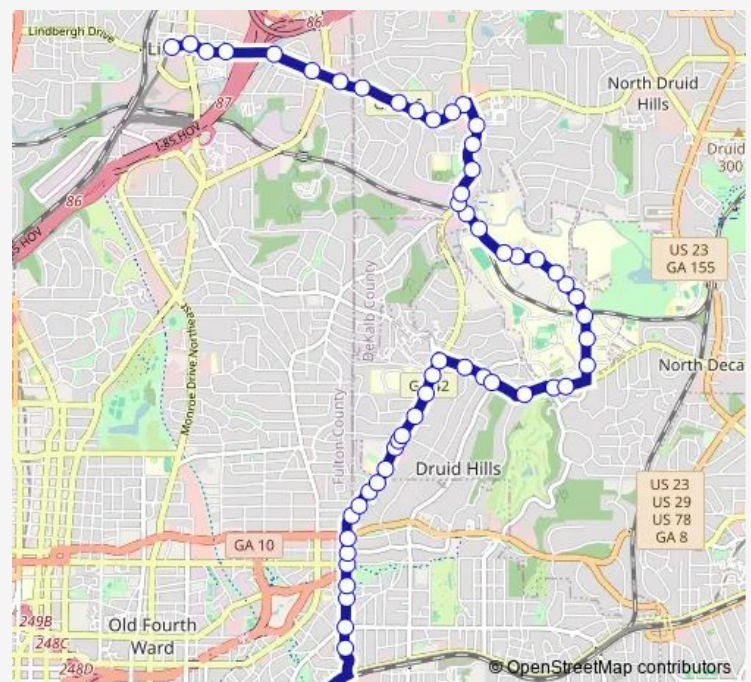

### Route schedule

Lindbergh Center Station - South Loop/Lindbergh Dr —  
Inman Park/Reynoldstown Station - North Loop

Monday	05:55-22:45
Tuesday	05:55-23:25
Wednesday	05:55-23:25
Thursday	05:55-22:45
Friday	05:55-22:45
Saturday	06:10-22:40
Sunday	06:10-23:25

### Route info

Direction: Lindbergh Center Station - South Loop/Lindbergh Dr

Stops: 57

Trip Duration: 0 hour 34 min

6 — Clifton Road / Emory

Clifton RD @ OLD Briarcliff Way

Clifton RD @ 1762

Clifton RD @ CDC Pkwy