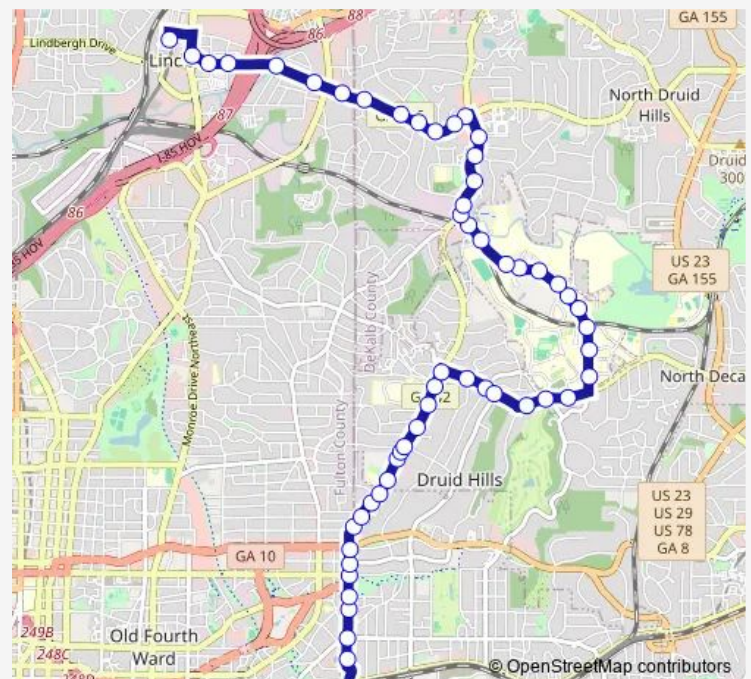

### Route schedule

Inman Park/Reynoldstown Station - North Loop — Lindbergh Center Station - North Loop/Morosgo Dr

Monday 05:15-23:30

Tuesday 05:15-23:30

Wednesday 05:15-23:30

Thursday 05:15-23:30

Friday 05:15-23:30

### Route info

Direction: Inman Park/Reynoldstown Station - North Loop

Stops: 56

Trip Duration: 0 hour 33 min

6 — Clifton Road / Emory

N Decatur RD NE @ Springdale RD Ne

N Decatur RD NE @ Oxford RD Ne

N Decatur RD NE @ Oakdale RD Ne