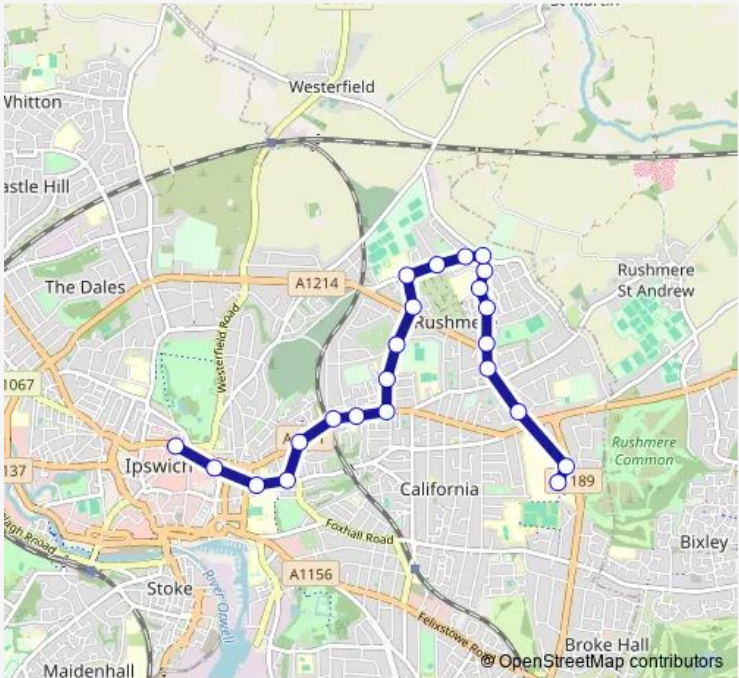

Bus 6 Ipswich Town Centre - Northgate - Ipswich Hospital

[Go to website](#)

Direction
 Tower Ramparts Bus Station — Ipswich Hospital
 23 stops
[Open route schedule](#)

- Tower Ramparts Bus Station
- Cobden Place
- Lacey Street
- Medical Centre
- Rivers Street
- Khartoum Road
- Nelson Road
- Stradbroke Road
- Sidegate Avenue
- Sidegate Lane
- Royal George
- Northgate School
- Fairlight Close
- Turning Circle
- Rugby Club
- Lanark Road
- Aberdeen Way
- Selkirk Road
- Caithness Close
- Norbury Road
- Crofton Road

Route schedule
 Tower Ramparts Bus Station — Ipswich Hospital

Monday	06:00-18:45
Tuesday	06:00-18:20
Wednesday	06:00-18:20
Thursday	06:00-18:45
Friday	06:00-18:45
Saturday	06:00-18:20
Sunday	08:45-18:45

Route info
 Direction: Tower Ramparts Bus Station
 Stops: 23
 Trip Duration: 0 hour 23 min

6 — Ipswich Town Centre - Northgate - Ipswich Hospital **BusMaps**

Woodbridge Road East

Ipswich Hospital

Direction

Majors Corner

Tower Ramparts Bus Station

Route schedule

Ipswich Hospital — Tower Ramparts Bus Station

Monday 06:20-19:05

Tuesday 06:20-18:45

Wednesday 06:20-18:45

Thursday 06:20-19:05