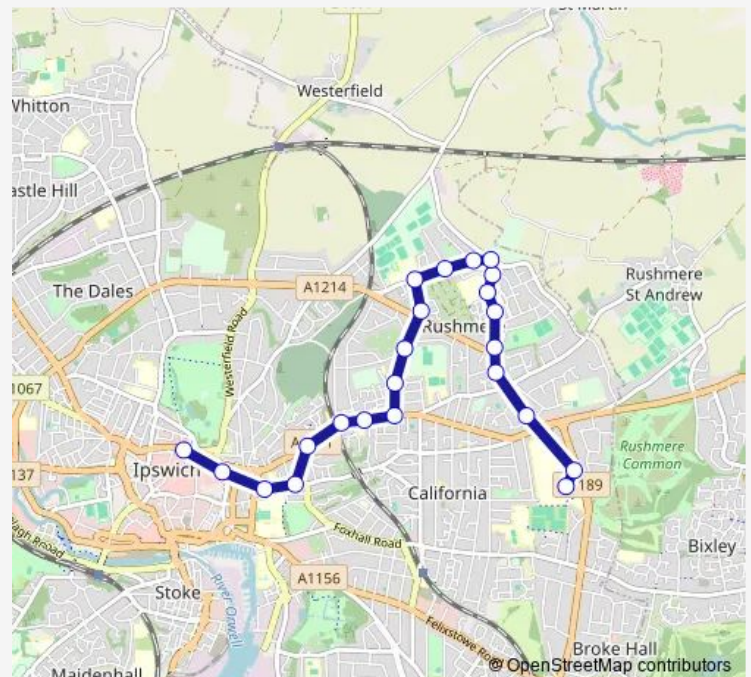

Lacey Street

Medical Centre

Rivers Street

Khartoum Road

Nelson Road

Stradbroke Road

Sidegate Avenue

Sidegate Lane

Thursday 06:00-18:20

Friday 06:00-18:45

Saturday 06:00-18:20

Sunday 08:45-18:45

Route info

Direction: Tower Ramparts Bus Station

Stops: 23

Trip Duration: 0 hour 23 min

6 — Rushmere Riders

Woodbridge Road East

Ipswich Hospital

Direction

Ipswich Hospital — Tower Ramparts Bus Station

23 stops

[Open route schedule](#)

Ipswich Hospital

Rivers Street

Duke of York

Grove Lane

Dove Street

Majors Corner

Tower Ramparts Bus Station

Route schedule

Ipswich Hospital — Tower Ramparts Bus Station