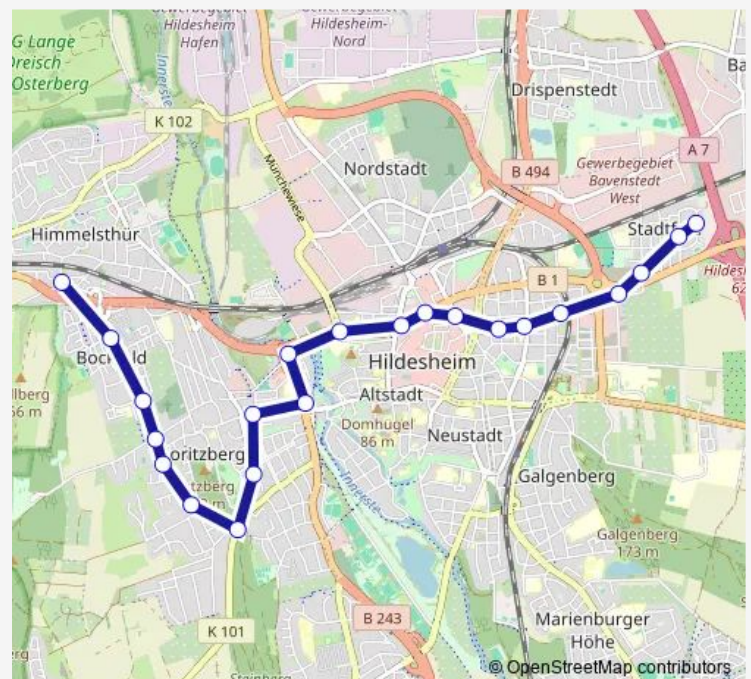

Hildesheim Bockfeld

### Route schedule

Hildesheim Stadtfeld Ost — Hildesheim Im Koken-Hof

Monday 04:45-17:27

Tuesday 04:45-17:27

Wednesday 04:45-17:27

Thursday 04:45-17:27

Friday 04:45-17:27

Saturday 05:15-15:47

### Route info

Direction: Hildesheim Stadtfeld Ost

Stops: 22

Trip Duration: 0 hour 24 min

## Route info

Direction: Hildesheim Im Koken-Hof

Stops: 22

Trip Duration: 0 hour 26 min