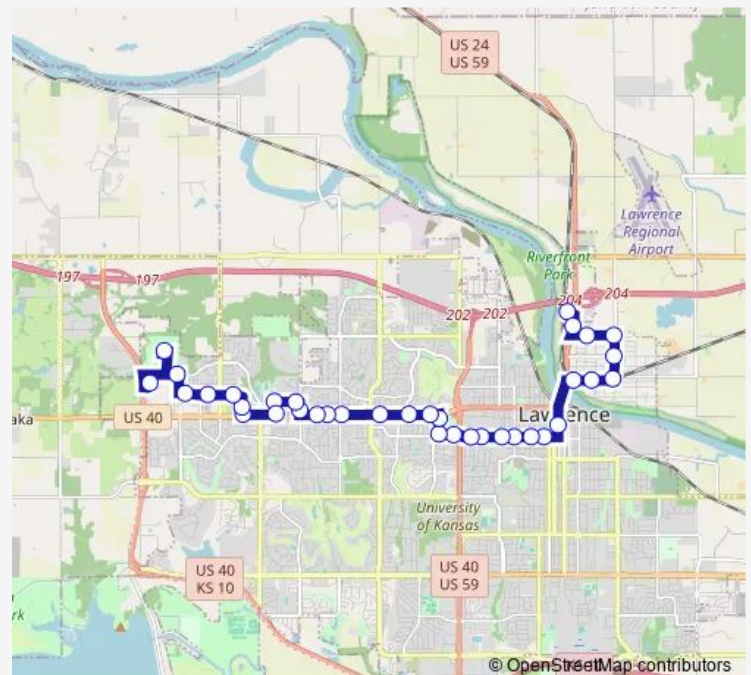

186 - 6th @ Crestline

183 - 6th @ Lawrence

188 - 6th @ Frontier

Route schedule

207 - I-70 Business Center — 95 - LMH Health West

Monday 06:13-19:43

Tuesday 06:13-19:43

Wednesday 06:13-19:43

Thursday 06:13-19:43

Friday 06:13-19:43

Saturday 06:13-19:43

Sunday —

Route info

Direction: 207 - I-70 Business Center

Stops: 36

Trip Duration: 0 hour 47 min

Direction

95 - LMH Health West — 207 - I-70 Business Center

39 stops

[Open route schedule](#)

95 - LMH Health West

156 - Rock Chalk Dr. @ George Williams Way

414 - Overland @ Three Forks

239 - Overland @ Stoneridge

Tuesday 06:00-19:00

Wednesday 06:00-19:00

Thursday 06:00-19:00

Friday 06:00-19:00

Saturday 06:30-19:00

Sunday —

Route info

Direction: 95 - LMH Health West