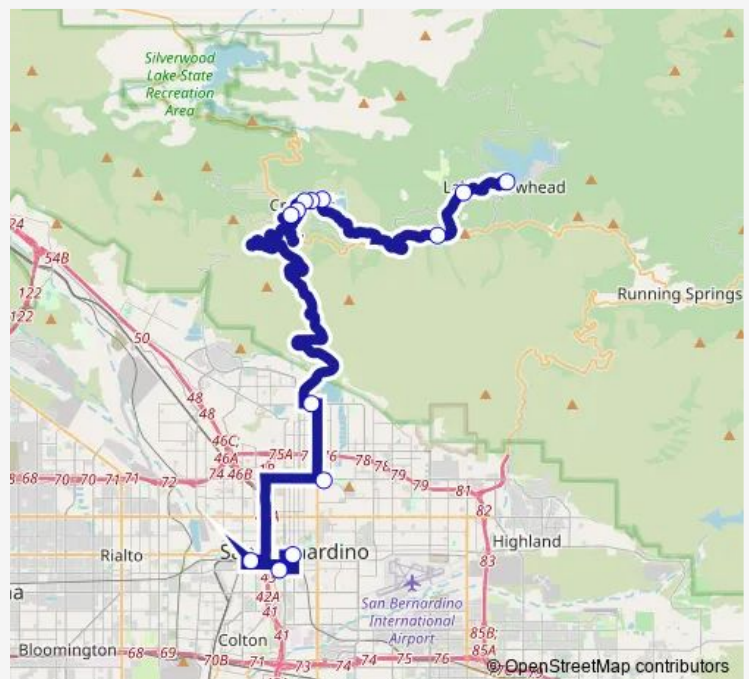

Waterman Ave & 40th St - Auto Zone

Highland Ave & Waterman St - St Bernardine's Hospital

Metrolink Station

4th St & Arrowhead Ave - SBD Court

Rialto & F St - Transit Center

Route schedule

Lake Arrowhead Village - Staters — Rialto & F St - Transit Center

Monday 05:15-18:14

Tuesday 05:15-18:14

Wednesday 05:15-18:14

Thursday 05:15-18:14

Friday 05:15-18:14

Saturday —

Sunday —

Route info

Direction: Lake Arrowhead Village - Staters

Stops: 13

Trip Duration: 1 hour 4 min

Direction

Rialto & F St - Transit Center — Lake Arrowhead Village - Staters

11 stops

[Open route schedule](#)

Rialto & F St - Transit Center

4th St & Arrowhead Ave - SBD Court

Metrolink Station

Highland Ave & Waterman St - St Bernardine's Hospital

Waterman Ave & 40th St - Auto Zone

Top Town - Linders Tires

Lake Dr & Lake Gregory - Godwins Market