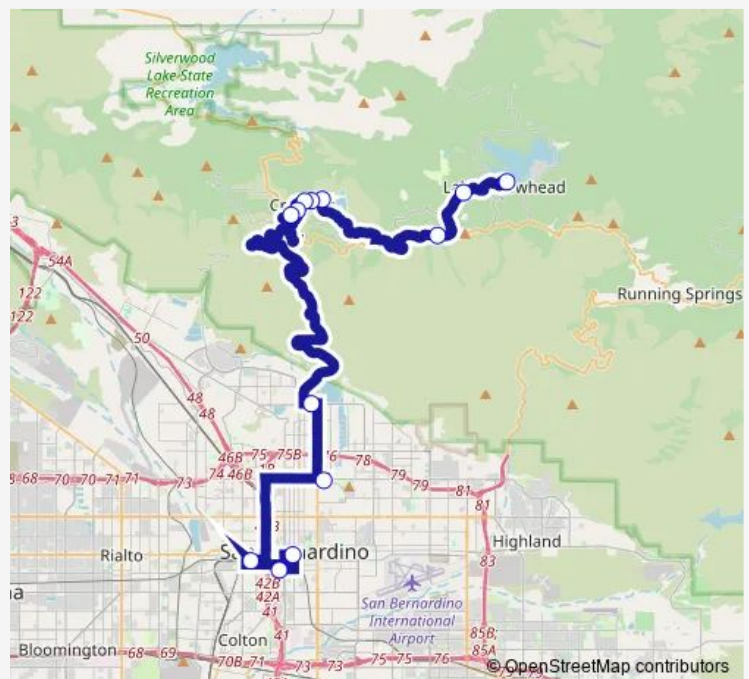

Waterman Ave & 40th St - Auto Zone

Highland Ave & Waterman St - St Bernardine's Hospital

Metrolink Station

4th St & Arrowhead Ave - SBD Court

Rialto & F St - Transit Center

Route schedule

Lake Arrowhead Village - Staters — Rialto & F St - Transit Center

Monday 05:15-18:14

Tuesday 05:15-18:14

Wednesday 05:15-18:14

Thursday 05:15-18:14

Friday 05:15-18:14

Saturday —

Sunday —

Route info

Direction: Lake Arrowhead Village - Staters

Stops: 13

Trip Duration: 1 hour 8 min

Direction

Rialto & F St - Transit Center — Lake Arrowhead Village - Staters

11 stops

[Open route schedule](#)

Rialto & F St - Transit Center

4th St & Arrowhead Ave - SBD Court

Metrolink Station

Highland Ave & Waterman St - St Bernardine's Hospital

Waterman Ave & 40th St - Auto Zone

Top Town - Linders Tires

Lake Dr & Lake Gregory - Godwins Market