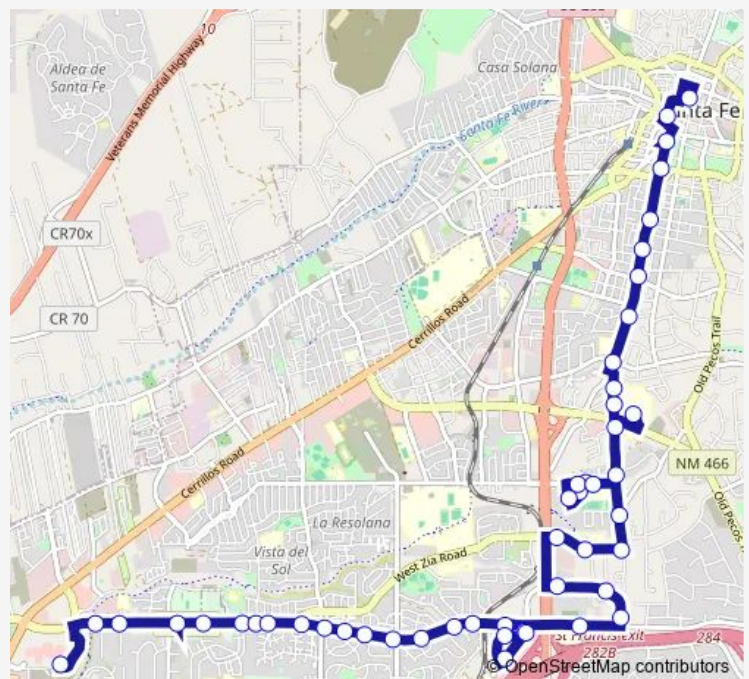

Galisteo @ Columbia Ob

Galisteo @ San Mateo Ob

Hospital Drive @ Lupita Ob

Hospital Drive @ Harkle Ob

St. Vincent Hospital

Botulph @ Brunn School Road Ob

Botulph @ Calle Ojo Feliz Ob

Siringo @ Ridgeway IB/Ob

Brothers Road IB/Ob

Miguel Chavez Road IB/Ob

Siringo @ Brothers IB/Ob

Siringo Rd. @ St. Michael's High School

Botulph @ Miguel Chavez Ob

Route schedule

Downtown Transit Center — Santa Fe Place

Monday 06:45-19:15

Tuesday 06:45-19:15

Wednesday 06:45-19:15

Thursday 06:45-19:15

Friday 06:45-19:15

Saturday 09:16-18:16

Sunday 09:16-18:16

Route info

Direction: Downtown Transit Center

Stops: 46

Trip Duration: 0 hour 47 min

6 — Downtown - Galisteo - St. Vincent's Hospital - St. Francis - Rodeo Park East - Chavez Center - Santa Fe... **BusMaps**

Botulph @ Zia Ob

Zia @ Chelsea Ob

Zia @ St. Francis Ob