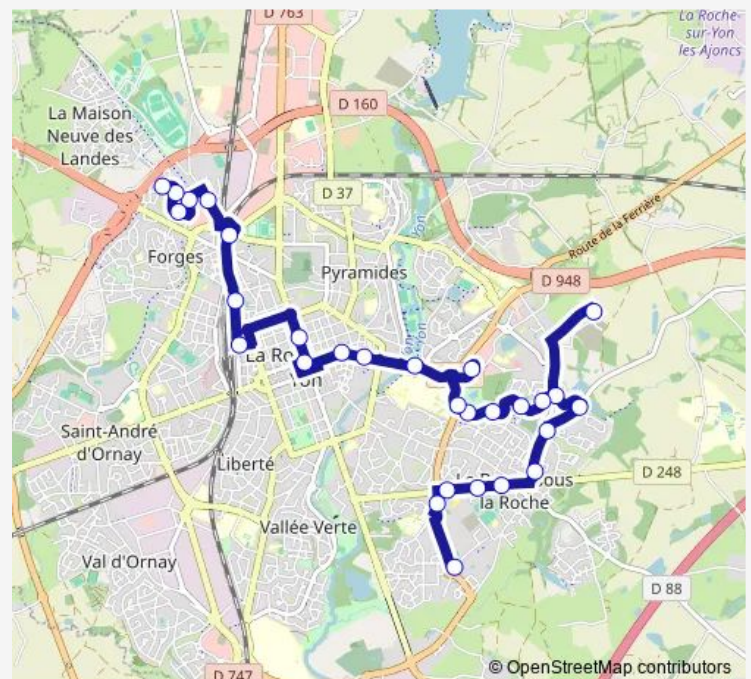

Gare SnCF

Route schedule

Richelieu — St Francois d'Assise

Monday 07:38-07:16

Tuesday 07:38-07:16

Wednesday 07:38-07:16

Thursday 07:38-07:16

Friday 07:38-07:16

Saturday —

Sunday —

Route info

Direction: Richelieu

Stops: 25

Trip Duration: 0 hour 36 min

Louis Blanc

Denis Papin