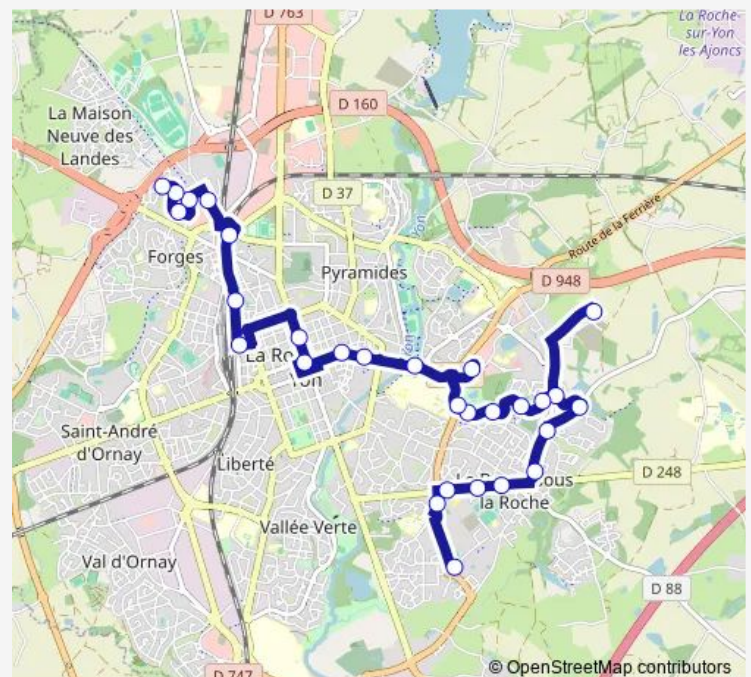

Gare SnCF

Route schedule

Richelieu — St Francois d'Assise

Monday 07:38-07:16

Tuesday 07:38-07:16

Wednesday 07:38-07:16

Thursday 07:38-07:16

Friday 07:38-07:16

Saturday —

Sunday —

Route info

Direction: Richelieu

Stops: 25

Trip Duration: 0 hour 36 min

Louis Blanc

Denis Papin