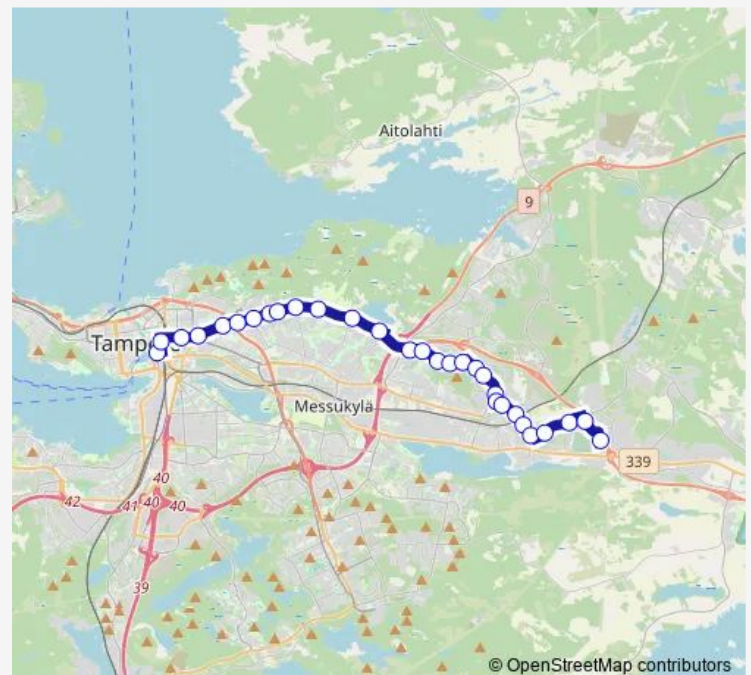

### Route schedule

Vatiala A — Sorin aukio E

Monday	03:50-00:25 <sup>+1</sup>
Tuesday	03:50-00:25 <sup>+1</sup>
Wednesday	03:50-00:25 <sup>+1</sup>
Thursday	03:50-00:25 <sup>+1</sup>
Friday	03:50-02:25 <sup>+1</sup>
Saturday	03:50-02:25 <sup>+1</sup>
Sunday	04:20-23:25

### Route info

Direction: Vatiala A

Stops: 30

Trip Duration: 0 hour 37 min

6 — Vatiala - Linnainmaa - Sorin aukio

Hoitokoti

Tays C

Tamk