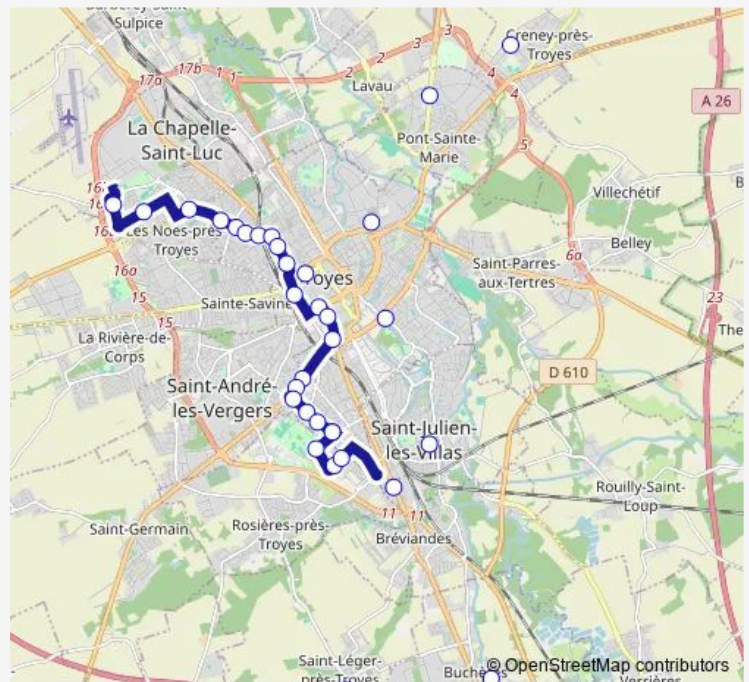

Bus 6 LA Chapelle - Chartreux

[Go to website](#)

Direction

undefined — undefined

0 stops

[Open route schedule](#)

Route schedule

undefined — undefined

Monday	05:40-20:50
Tuesday	05:40-20:50
Wednesday	05:40-20:50
Thursday	05:40-20:50
Friday	05:40-20:50
Saturday	05:40-20:50
Sunday	—

Route info

Direction:

Stops: 0

Trip Duration: — min

6 — LA Chapelle - Chartreux

Direction

Pressoir — Chaillouet

34 stops

[Open route schedule](#)

Pressoir

Orme DE LA Croix

Centre Bourg

Gagnage

Tuesday 05:32-20:46

Wednesday 05:32-20:46

Thursday 05:32-20:46

Friday 05:32-20:46

Saturday 05:33-20:46

Sunday —

Route info

Direction: Pressoir