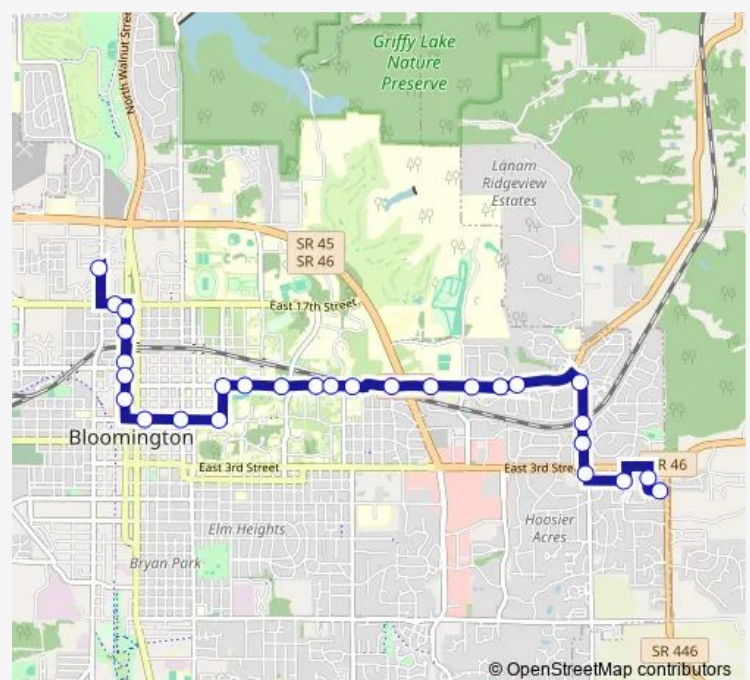

10th St & Pete Ellis Dr @ Post Office

10th St & John Hinkle Pl

10th St & Barrington Dr

Route schedule

Kinser Pike and Aspen Heights — Third Apartments & Sr446

Monday 07:10-22:30

Tuesday 07:10-22:30

Wednesday 07:10-22:30

Thursday 07:10-22:30

Friday 07:10-22:30

Saturday 08:10-18:50

Sunday 09:30-18:50

Route info

Direction: Kinser Pike and Aspen Heights

Stops: 28

Trip Duration: 0 hour 40 min

6 — Campus Shuttle

Smith Rd & 10th St

Smith Rd & Mccracken Way

Smith Rd & Morningside Dr

Smith Rd & 3rd St

Hagan St & Park Ridge Rd

Third Apts Lobby

Third Apartments & Sr446

Direction

Third Apartments & Sr446 — Kinser Pike and Aspen Heights

26 stops

[Open route schedule](#)

Third Apartments & Sr446

Hagan St & Park Ridge Rd

Smith Rd & 3rd St

Morningside Dr & Smith Rd