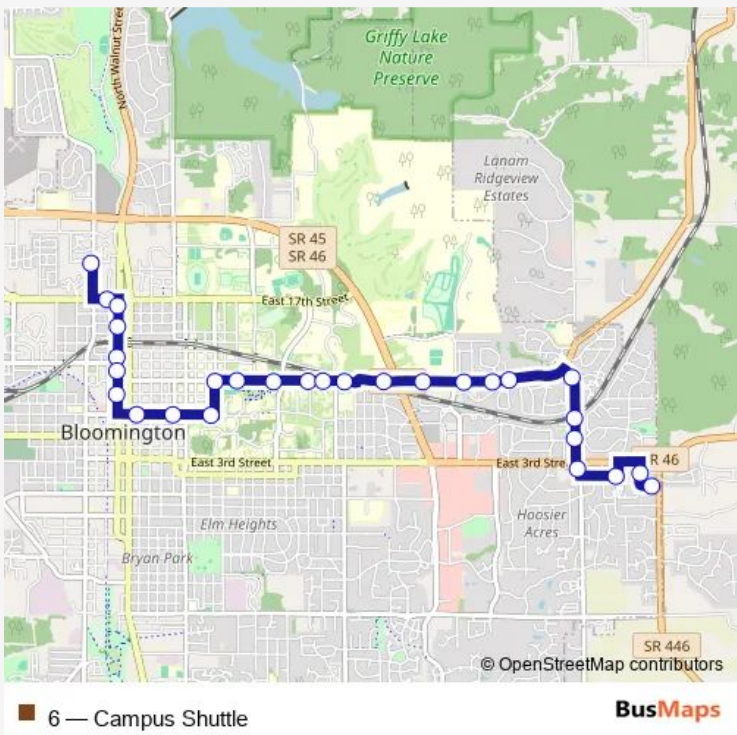

Bus 6 Campus Shuttle

[Go to website](#)

Direction
 Kinser Pike and Aspen Heights — Third Apartments & Sr446
 28 stops
[Open route schedule](#)

- Kinser Pike and Aspen Heights
- 17th & Woodburn
- College Ave & 17th St
- College Ave @ Cvs
- College Ave & 11th St
- College Ave & 10th St
- College Ave & 9th St
- 7th St & Washington St
- 7th St & Dunn St @ Poplars
- 7th St and Woodlawn Ave at the Indiana Memorial Union
- Woodlawn Ave and 10th St at Woodlawn Field
- 10th St and Walnut Grove St
- 10th St & Eagleson @ Wells Library
- 10th St & Sunrise Dr
- 10th St @ Union St Center
- 10th St @ Eigenmann
- 10th St & SR 45/46
- 10th St @ Scholars Quad Apts
- 10th St & Pete Ellis Dr @ Post Office
- 10th St & John Hinkle Pl
- 10th St & Barrington Dr

Route schedule
 Kinser Pike and Aspen Heights — Third Apartments & Sr446

Monday	07:10-22:30
Tuesday	07:10-22:30
Wednesday	07:10-22:30
Thursday	07:10-22:30
Friday	07:10-22:30
Saturday	08:10-18:50
Sunday	09:30-18:50

Route info
 Direction: Kinser Pike and Aspen Heights
 Stops: 28
 Trip Duration: 0 hour 40 min

Smith Rd & 10th St

Smith Rd & Mccracken Way

Smith Rd & Morningside Dr

Smith Rd & 3rd St

Hagan St & Park Ridge Rd

7th St and Indiana Ave

7th St & Grant St

7th St & Walnut St

Walnut St & 11th St

Walnut St and 14th St

Walnut St and 19th St

Walnut St and Old State Rd 37

Route schedule