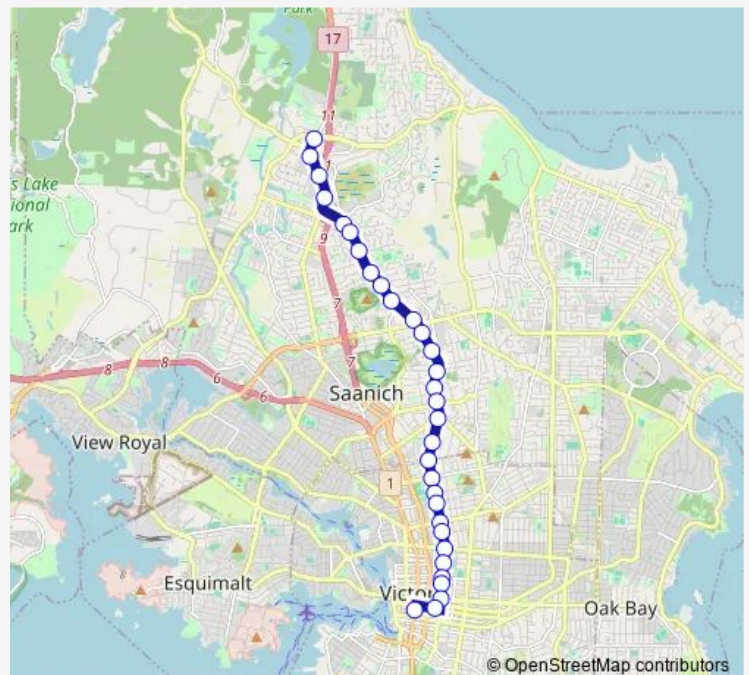

Quadra St at Tattersall Dr

Quadra St at Rock St

Quadra St at Palmer Rd

Route schedule

Douglas St at View St — Royal Oak Exch Bay C

Monday	05:30-00:20 ⁺¹
Tuesday	05:30-00:20 ⁺¹
Wednesday	05:30-00:20 ⁺¹
Thursday	05:30-00:20 ⁺¹
Friday	05:30-02:48 ⁺¹
Saturday	05:47-02:48 ⁺¹
Sunday	06:30-23:55

Route info

Direction: Douglas St at View St

Stops: 36

Trip Duration: 0 hour 32 min

6 — Royal Oak Exch / Downtown

Quadra St at Reynolds Rd

Quadra St at Mckenzie Ave South Side

Quadra St at Mckenzie Ave North Side

W Saanich Rd at Elk Lake Dr

W Saanich Rd at Pipeline Rd

Royal Oak Dr at W Saanich Rd

Royal Oak Exch Bay C

Direction

Royal Oak Exch Bay B — Douglas St at View St

31 stops

[Open route schedule](#)

Quadra St at Pandora Ave

Yates St at Quadra St

Douglas St at View St

6 Bus time schedules and route maps are available in an offline PDF at busmaps.com. Use the busmaps.com website to see live bus times, train schedule or subway schedule, and step-by-step directions for all public transit in Victoria