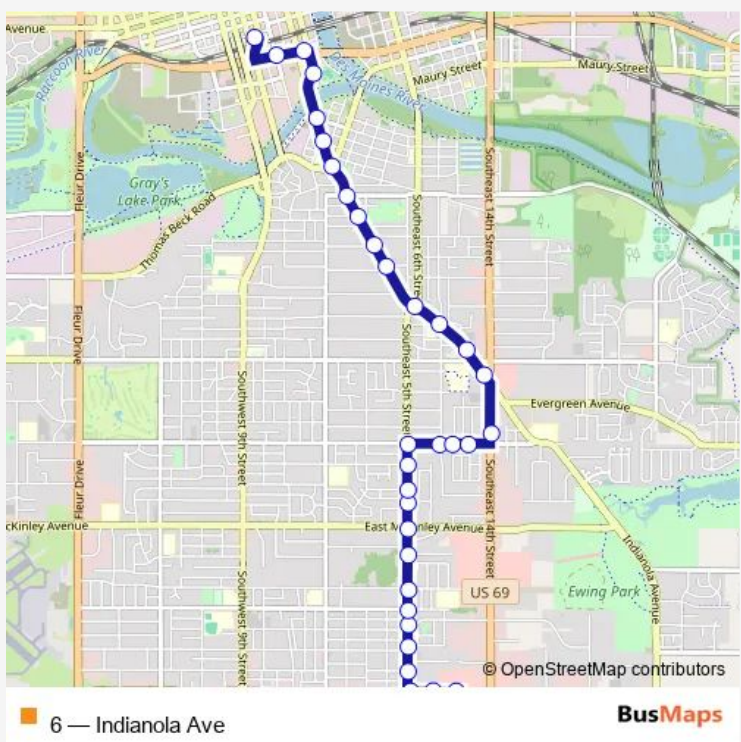

Bus 6 Indianola Ave

[Go to website](#)

Direction
 Platform C — Southridge Mall, Dsm
 38 stops
[Open route schedule](#)

- Platform C
- W MLK JR Pkwy / SW 5TH ST, Dsm
- SW 3RD ST / Line DR, Dsm
- Indianola AVE / Dunham Ave, Dsm
- Indianola AVE / Indianola RD, Dsm
- Indianola AVE / Hartford AVE (FAR-Side), Dsm
- Indianola AVE / E Olinda AVE (FAR-Side), Dsm
- Indianola AVE / E Kirkwood Ave, Dsm
- Indianola AVE / E Bell Ave, Dsm
- Indianola AVE / E Creston Ave, Dsm
- Indianola AVE / SE 5TH ST, Dsm
- Indianola AVE / SE 8TH ST, Dsm
- Indianola AVE / E Pleasant View DR, Dsm
- Indianola AVE / E Park AVE (FAR-Side), Dsm
- Indianola AVE / SE 14th ST, Dsm
- SE 14th ST / E Thornton Ave, Dsm
- SE 14th ST / Southern Knolls Apts, Dsm
- E Watrous AVE / SE 13th ST, Dsm
- E Watrous AVE / SE 12th ST, Dsm
- E Watrous AVE / SE 10th ST, Dsm
- E Watrous AVE / SE 8TH ST, Dsm

E Watrous AVE / SE 5TH ST, Dsm

SE 5TH ST / E Leach Ave, Dsm

SE 5TH ST / Wilmers Ave, Dsm

SE 5TH ST / E Phillip ST, Dsm

SE 5TH ST / E Mckinley Ave, Dsm

SE 5TH ST / E Hackley AVE (FAR-Side), Dsm

SE 5TH ST / E Kenyon Ave, Dsm

SE 5TH ST / E Porter AVE (FAR-Side), Dsm

SE 5TH ST / E Wall AVE (FAR-Side), Dsm

SE 5TH ST / E Payton Ave, Dsm

SE 5TH ST / E Leland Ave, Dsm

E Army Post RD / SE 5TH ST (FAR-Side), Dsm

Southridge / HY-VEE Gas, Dsm

SE 5TH ST / Jordan DR, Dsm

SE 5TH ST / E Porter Ave, Dsm

SE 5TH ST / E Kenyon Ave, Dsm

SE 5TH ST / E Hackley Ave, Dsm

SE 5TH ST / E Mckinley Ave, Dsm

SE 5TH ST / Scandia Ave, Dsm

SE 5TH ST / Wilmers Ave, Dsm