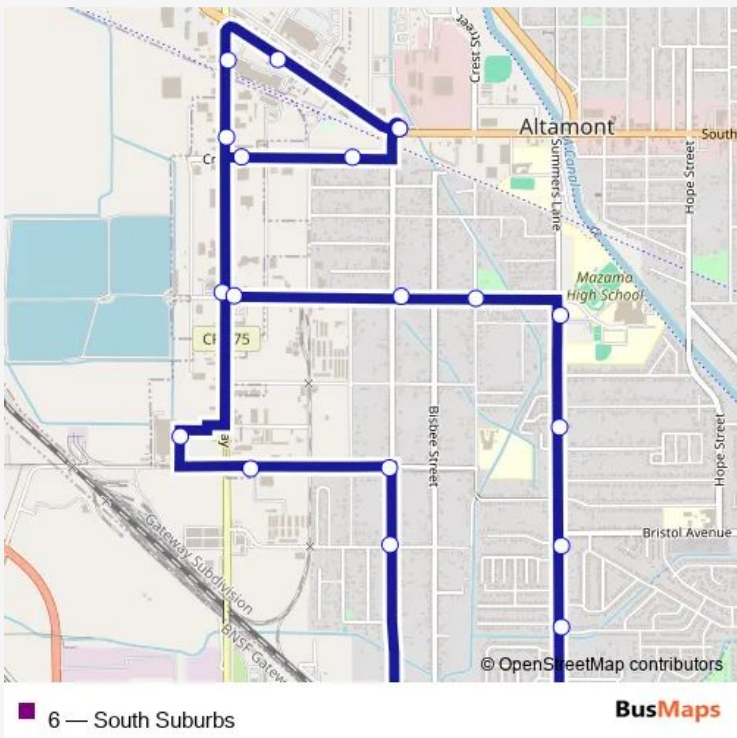

**Bus 6 South Suburbs**

[Go to website](#)

**Direction**  
 Fairgrounds Transit Center/Altamont Station — Fairgrounds Transit Center/Altamont Station  
 22 stops  
[Open route schedule](#)

- Fairgrounds Transit Center/Altamont Station
- Crosby Ave (Oregon Water Resources Department)
- Crosby Ave & Washburn Way (Westbound)
- Washburn Way & Hilyard Ave (Pacific Crest Federal Credit Union)
- Washburn Way (Walmart)
- Laverne Ave (Epicenter Bowling Complex)
- Laverne Ave & Altamont Dr
- Altamont Dr & Bristol Ave
- Altamont Dr & Anderson Ave (Southbound)
- Anderson Ave (Klamath Falls Bmx)
- Summers Lane & Anderson Ave
- Summers Lane & Sturdivant Ave
- Summers Lane & Bristol Ave
- Summers Lane (Mia & Pia's Pizzeria)
- Summers Lane (Mazama High School)
- Hilyard Ave & Crest St
- Hilyard Ave & Altamont Dr
- Hilyard Ave & Washburn Way
- Washburn Way & Crosby Ave (Northbound)
- Washburn Way & 6th St (Planet Fitness/Natural Grocers)

**Route schedule**  
 Fairgrounds Transit Center/Altamont Station — Fairgrounds Transit Center/Altamont Station

Monday	08:00-16:00
Tuesday	08:00-16:00
Wednesday	08:00-16:00
Thursday	08:00-16:00
Friday	08:00-16:00
Saturday	—
Sunday	—

**Route info**  
 Direction: Fairgrounds Transit Center/Altamont Station  
 Stops: 22  
 Trip Duration: 0 hour 18 min

S 6th St (Ross Dress For Less)

Fairgrounds Transit Center/Altamont Station

6 Bus time schedules and route maps are available in an offline PDF at [busmaps.com](https://busmaps.com). Use the [busmaps.com](https://busmaps.com) website to see live bus times, train schedule or subway schedule, and step-by-step directions for all public transit in Klamath Falls

The schedule is provided in the local timezone. Times with "(+1)" indicate departures on the next day.

PDF file created on 2025-01-16

2024 BusMaps.com - All Rights Reserved