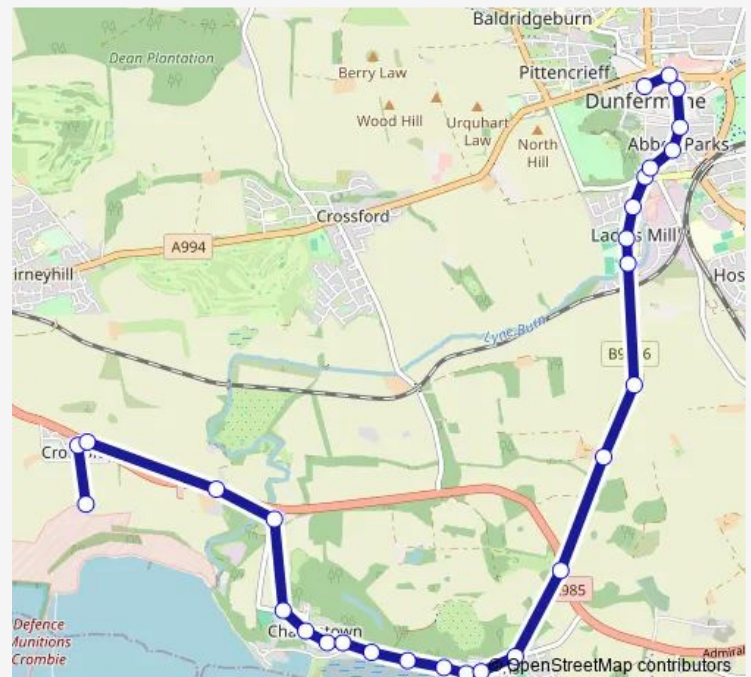

### Route schedule

Ordnance Road Turning Circle — Bus Station

Monday 07:10-18:45

Tuesday 07:10-18:45

Wednesday 07:10-18:45

Thursday 07:10-18:45

Friday 07:10-18:45

Saturday 07:10-18:45

### Route info

Direction: Ordnance Road Turning Circle

Stops: 28

Trip Duration: 0 hour 25 min

6 — Steelend or Dunfermline - Crombie or Rosyth

Milton Green

Pittencrieff Park

Reid Street

## Route schedule

Bus Station — Ordnance Road Turning Circle

Monday 08:15-18:15

---

Tuesday 08:15-18:15

---

Wednesday 08:15-18:15

---

## Route info

Direction: Bus Station

Stops: 27

Trip Duration: 0 hour 25 min

Central Road

Ordnance Road Turning Circle

6 Bus time schedules and route maps are available in an offline PDF at [busmaps.com](https://busmaps.com). Use the [busmaps.com](https://busmaps.com) website to see live bus times, train schedule or subway schedule, and step-by-step directions for all public transit in Dunfermline