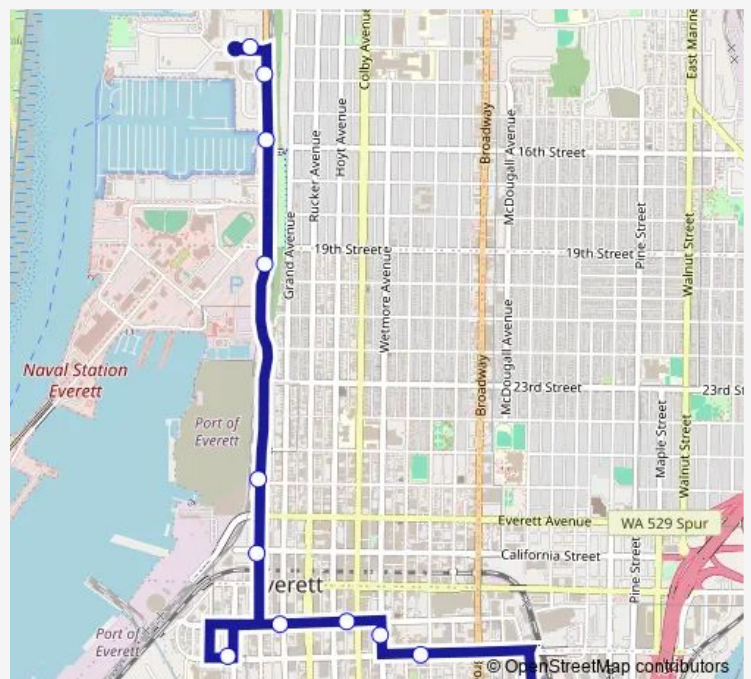

WETMORE AVE & WALL ST - SB

PACIFIC AVE & ROCKEFELLER AVE - EB

EVERETT STATION - D2

Route schedule

13TH ST & W MARINE VIEW DR - WB — EVERETT STATION - D2

Monday 06:28-17:55

Tuesday 06:28-17:55

Wednesday 06:28-17:55

Thursday 06:28-17:55

Friday 06:28-17:55

Saturday 09:24-17:14

Sunday 09:13-17:15

Route info

Direction: 13TH ST & W MARINE VIEW DR - WB

Stops: 12

Trip Duration: 0 hour 12 min

6 — N to Waterfront - S to Everett Station

DirectionEVERETT STATION - D2 — 13TH ST & W MARINE VIEW
DR - WB

11 stops

[Open route schedule](#)

EVERETT STATION - D2

PACIFIC AVE & LOMBARD AVE - WB

PACIFIC AVE & ROCKEFELLER AVE - WB

WETMORE AVE & WALL ST - NB

WALL ST & HOYT AVE - WB

WALL ST & GRAND AVE - WB

PACIFIC AVE & NASSAU ST - EB

W MARINE VIEW DR & CALIFORNIA ST - NB

W MARINE VIEW DR & 26TH ST - NB

W MARINE VIEW DR & 18TH ST - NB