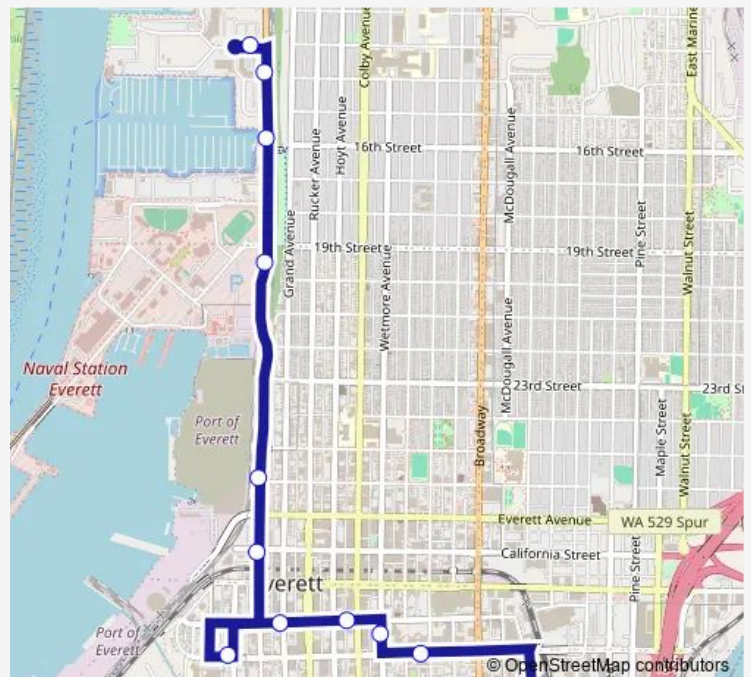

Wetmore AVE & Wall ST - Sb

Pacific AVE & Rockefeller AVE - Eb

Everett Station - D2

Route schedule

13th ST & W Marine View DR - Wb — Everett Station - D2

Monday 06:28-17:55

Tuesday 06:28-17:55

Wednesday 06:28-17:55

Thursday 06:28-17:55

Friday 06:28-17:55

Saturday 09:24-17:14

Sunday 09:13-17:15

Route info

Direction: 13th ST & W Marine View DR - Wb

Stops: 12

Trip Duration: 0 hour 13 min

6 — N to Waterfront - S to Everett Station

Direction

Everett Station - D2 — 13th ST & W Marine View DR - Wb

11 stops

[Open route schedule](#)

Everett Station - D2

Pacific AVE & Lombard AVE - Wb

Pacific AVE & Rockefeller AVE - Wb

Wetmore AVE & Wall ST - Nb

Wall ST & Hoyt AVE - Wb

Wall ST & Grand AVE - Wb

Pacific AVE & Nassau ST - Eb

W Marine View DR & California ST - Nb

W Marine View DR & 26th ST - Nb

W Marine View DR & 18th ST - Nb