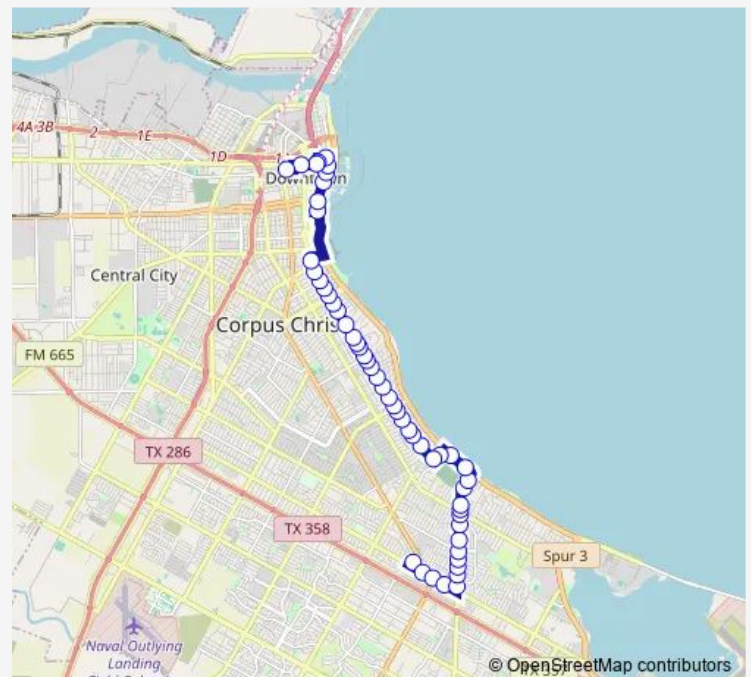

383-Robert @ Ocean

384-Santa Fe @ Purl

386-Santa Fe @ Ocean

Route schedule

Southside Station Bay F — Staples St Station Lane M

Monday 06:15-19:15

Tuesday 06:15-19:15

Wednesday 06:15-19:15

Thursday 06:15-19:15

Friday 06:15-19:15

Saturday 06:15-19:15

Sunday 08:15-19:15

Route info

Direction: Southside Station Bay F

Stops: 53

Trip Duration: 0 hour 38 min

6 — Santa Fe/Malls

BusMaps

387-Santa Fe @ Lorraine

388-Santa Fe @ Mitchell

389-Santa Fe @ Bayridge

390-Santa Fe @ Wilshire

Santa Fe @ Doddridge

392-Santa Fe @ Brawner

Route info

Direction: Staples St Station Lane M

Stops: 53

Trip Duration: 0 hour 38 min

370-Santa Fe @ Sinclair

371-Santa Fe @ Ropes

372-Santa Fe @ Brawner

Santa Fe @ Doddridge