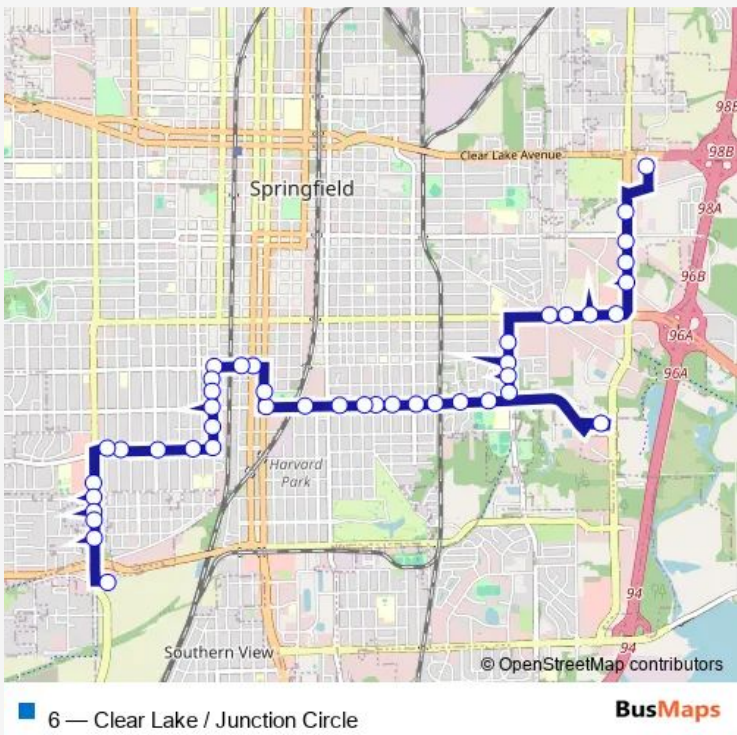

Bus 6 Clear Lake / Junction Circle

[Go to website](#)

Direction
 Hill @ Walgreens Clear Lake — Junction Circle Transfer Point

42 stops

[Open route schedule](#)

- Hill @ Walgreens Clear Lake
- Dirksen & Nicholls/Cook
- Dirksen & Cook
- Dirksen & Cook/Singer
- Dirksen & Singer
- JC Penney
- South Grand & Shackelford
- S. Grand & Eastdale
- South Grand & Old Rochester
- Taylor & S. Grand/Laurel
- Taylor & Laurel
- Taylor & Perkins
- Taylor & Ash
- Ash & Pope
- Ash & Johnson Park
- Ash & Wirt
- Ash & Mlk
- Ash & 16th
- Ash & 15th
- Ash & 14th
- Ash & 12th

Route schedule

Hill @ Walgreens Clear Lake — Junction Circle Transfer Point

Monday	06:10-17:40
Tuesday	06:10-17:40
Wednesday	06:10-17:40
Thursday	06:10-17:40
Friday	06:10-17:40
Saturday	06:10-17:10
Sunday	—

Route info

Direction: Hill @ Walgreens Clear Lake

Stops: 42

Trip Duration: 0 hour 35 min

Ash & 10th

Ash & 6th

6th & Oak

Laurel & 5th

Stops: 39

Trip Duration: 0 hour 25 min

Ash & Wirt

Ash & Greentree

Taylor & Perkins

Taylor & Laurel

Taylor & South Grand

South Grand & Groth