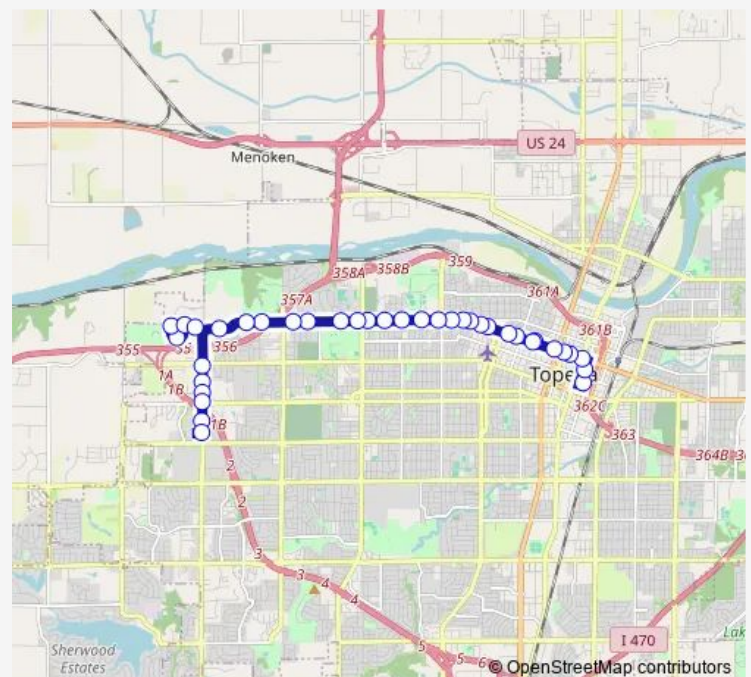

Macvicar @ East Circle

Macvicar @ Walmart

6th @ Orchard Eb

Route schedule

Walmart West — Monroe @ 7th

Monday 06:10-18:10

Tuesday 06:10-18:10

Wednesday 06:10-18:10

Thursday 06:10-18:10

Friday 06:10-18:10

Saturday —

Sunday —

Route info

Direction: Walmart West

Stops: 34

Trip Duration: 0 hour 23 min

6 — #6 W 6th to Downtown

6th @ Summit Eb

6th @ Jewell Eb

6th @ Mulvane Eb

6th @ Horne Eb

6th @ Washburn

6th @ Lincoln Eb

6th @ Clay Eb

Friday —

Saturday 08:40-17:40

Sunday —

Route info

Direction: Walmart West

Stops: 33

Trip Duration: 0 hour 23 min

6th @ Washburn