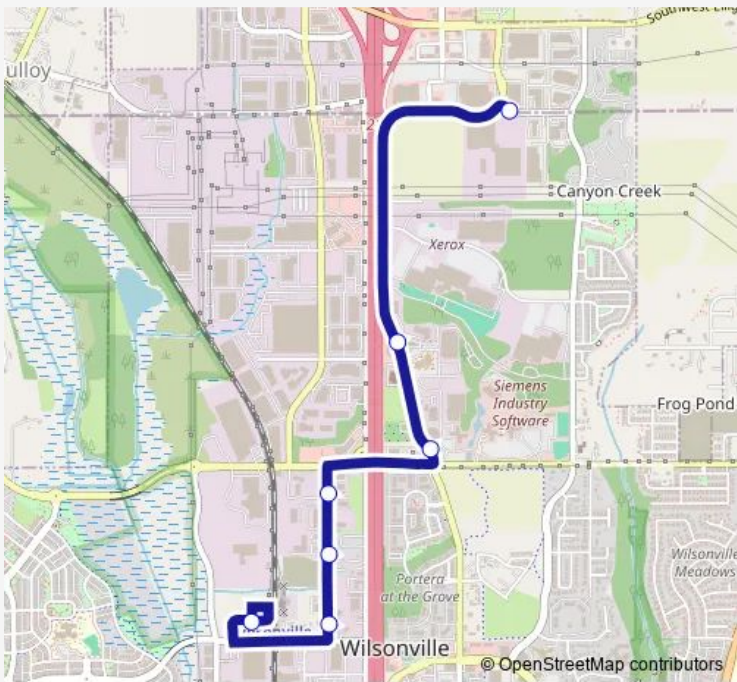

Bus 6 Canyon Creek

[Go to website](#)

Direction
 Burns Way @ Parkway Center Drive — Wilsonville Transit Center Temp Bay 3

16 stops

[Open route schedule](#)

- Burns Way @ Parkway Center Drive
- Canyon Creek Apartments
- Canyon Creek Park
- Printer Pkwy at Canyon Creek Southbound
- E Printer Pkwy - Xerox Southbound
- Printer Pkwy at ESS Southbound
- Parkway Woods West Southbound
- Parkway Avenue @ Oregon Institute of Technology
- Rockwell Collins Southbound
- Flir Southbound
- Siemens Southbound
- Boeckman Road @ Parkway Avenue
- Boberg Road @ Boeckman Road
- Boberg Road @ Wilsonville Public Works
- Boberg Road @ Barber Street
- Wilsonville Transit Center Temp Bay 3

Route schedule
 Burns Way @ Parkway Center Drive — Wilsonville Transit Center Temp Bay 3

Monday	15:00-19:09
Tuesday	15:00-19:09
Wednesday	15:00-19:09
Thursday	15:00-19:09
Friday	15:00-19:09
Saturday	—
Sunday	—

Route info

Direction: Burns Way @ Parkway Center Drive

Stops: 16

Trip Duration: 0 hour 12 min

Direction

Wilsonville Transit Center Temp Bay 3 — Burns Way @ Parkway Center Drive

17 stops

[Open route schedule](#)

Wilsonville Transit Center Temp Bay 3

Boberg Road @ Barber Street

Boberg Road @ Wilsonville Public Works

Boberg Road @ Boeckman Road

Parkway Avenue @ Boeckman Road

Siemens Northbound

Flir Northbound

Rockwell Collins Northbound