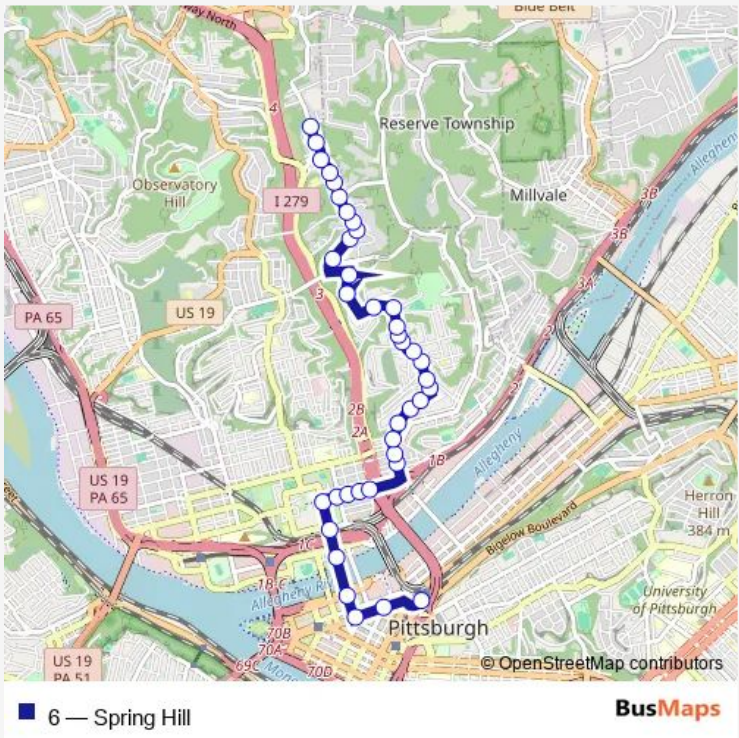

# Bus 6 Spring Hill

[Go to website](#)

**Direction**  
 Colby ST + Faber — East Busway + Penn Station A  
 43 stops  
[Open route schedule](#)

- Colby ST + Faber
- Sirius ST + #3517
- Regulus ST + Colby
- Colby ST + MT Pleasant
- MT Pleasant RD + Northview HTS School
- MT Pleasant RD + #384
- MT Pleasant RD + Chicago
- MT Pleasant RD + Hazlett
- MT Pleasant RD + Penfort
- Penfort ST + #338
- Penfort ST + #173
- Penfort ST + Essen
- Essen ST + Penfort Fs
- Essen ST + Sunset
- Sunset AVE + Norris
- South Side AVE + Entrance
- South Side AVE + Luella
- South Side AVE + Mathias
- Mathias ST + Rhine
- Rhine ST + #2146
- Rhine ST + Buente

**Route info**  
 Direction: Colby ST + Faber  
 Stops: 43  
 Trip Duration: 0 hour 30 min

■ 6 — Spring Hill **BusMaps**

Buente ST + Rhine

Rhine ST + Steine

Rhine ST + Yetta Fs

Rhine ST + Itin

Itin ST + Diana

East Ohio ST + James

Cedar AVE + Pressley St

Sandusky ST + Underpass

Sandusky ST + General Robinson St

7TH ST + PENN AVE FS

Liberty AVE + 9TH St

Liberty AVE + Smithfield St

Liberty AVE + William Penn Pl

## Route info

Direction: East Busway + Penn Station C

Stops: 39

Trip Duration: 0 hour 24 min

South Side AVE + Luella

Sunset AVE + Norris

Sunset AVE + Essen St

Penfort ST + #174