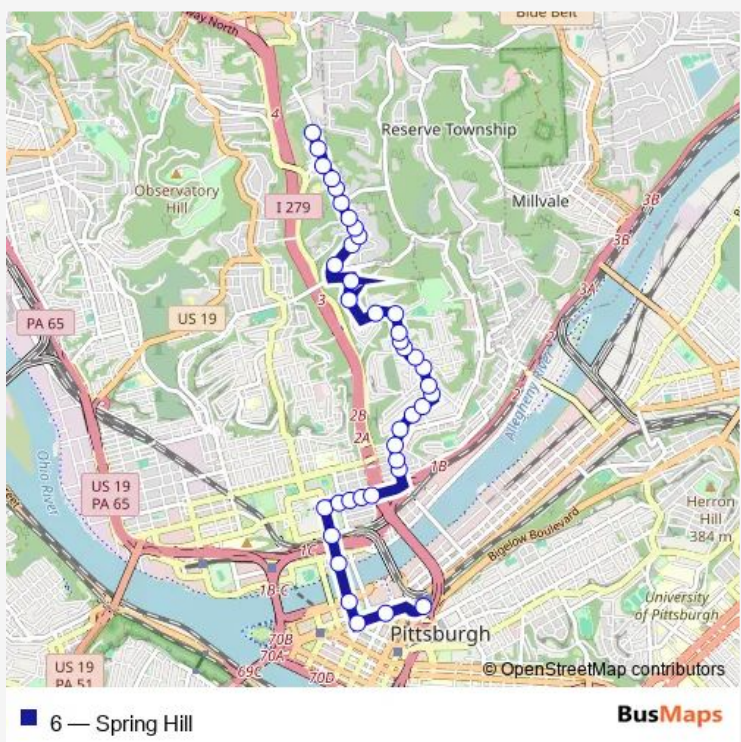

Bus 6 Spring Hill

[Go to website](#)

Direction
 Colby ST + Faber — East Busway + Penn Station A
 43 stops
[Open route schedule](#)

- Colby ST + Faber
- Sirius ST + #3517
- Regulus ST + Colby
- Colby ST + MT Pleasant
- MT Pleasant RD + Northview HTS School
- MT Pleasant RD + #384
- MT Pleasant RD + Chicago
- MT Pleasant RD + Hazlett
- MT Pleasant RD + Penfort
- Penfort ST + #338
- Penfort ST + #173
- Penfort ST + Essen
- Essen ST + Penfort Fs
- Essen ST + Sunset
- Sunset AVE + Norris
- Sunset AVE + South Side Ave
- South Side AVE + Luella
- South Side AVE + Mathias
- Mathias ST + Rhine
- Rhine ST + #2146
- Rhine ST + Buente

Route info
 Direction: Colby ST + Faber
 Stops: 43
 Trip Duration: 0 hour 27 min

Buente ST + Rhine

Rhine ST + Steine

Rhine ST + Yetta Fs

Rhine ST + Itin

Itin ST + Diana

Itin ST + Goehring

Itin ST + High

Wednesday 05:35-00:18⁺¹

Thursday 05:35-00:18⁺¹

Friday 05:35-00:18⁺¹

Saturday 05:26-00:52⁺¹

Sunday 06:35-23:55

Route info

Direction: East Busway + Penn Station C

Stops: 39

Trip Duration: 0 hour 25 min

South Side AVE + Luella

Sunset AVE + Norris

Sunset AVE + Essen St

Penfort ST + #174

Penfort ST AT #346

Penfort ST + MT Pleasant

MT Pleasant RD + Hazlett