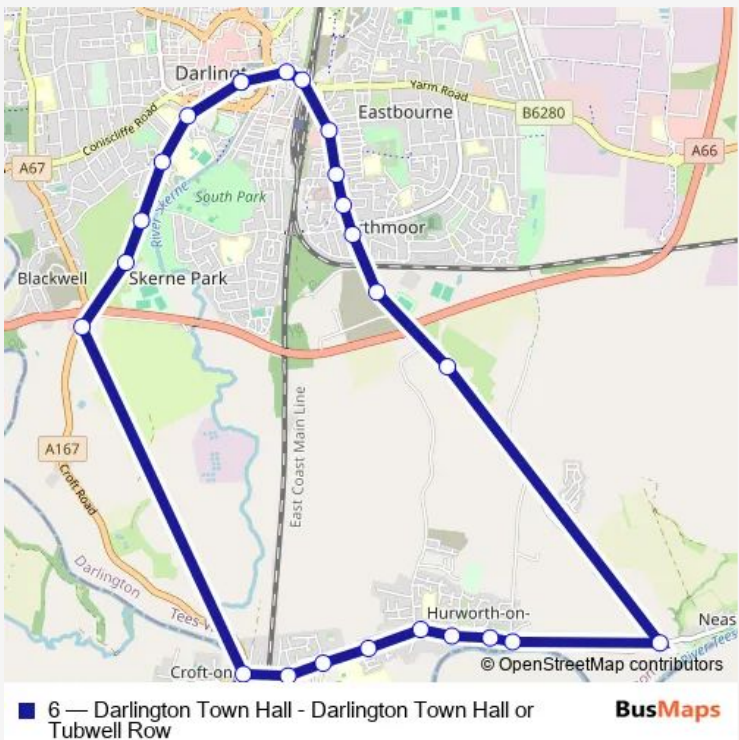

Bus 6 Darlington Town Hall - Darlington Town Hall or Tubwell Row

[Go to website](#)

Direction
 Town Hall — Town Hall
 24 stops
[Open route schedule](#)

- Town Hall
- Sainsbury's
- Blackwell Lane
- South Park
- Blackwell Grange Hotel
- Bland's Corner Roundabout
- The Comet
- Oxford Garage
- Avon Road
- Elmfield Road
- Post Office
- Hurworth House School
- All Saints Church
- The Otter & Fish
- Neasham Village Entrance
- The Tawny Owl
- Arena
- Geneva Road
- Copper Beech
- Neasham Rd Surgery
- Matalan

Route schedule
 Town Hall — Town Hall

Monday	07:23-18:45
Tuesday	07:23-18:45
Wednesday	07:23-18:45
Thursday	07:23-18:45
Friday	07:23-18:45
Saturday	07:23-18:45
Sunday	—

Route info
 Direction: Town Hall
 Stops: 24
 Trip Duration: 0 hour 27 min