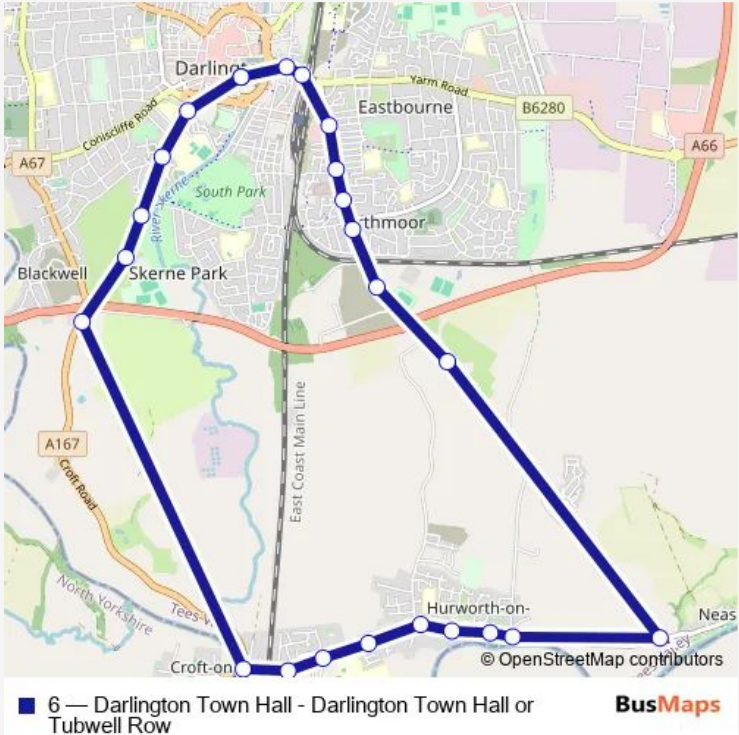

# Bus 6 Darlington Town Hall - Darlington Town Hall or Tubwell Row

[Go to website](#)

**Direction**  
 Town Hall — Town Hall

24 stops

[Open route schedule](#)

- Town Hall
- Sainsbury's
- Blackwell Lane
- South Park
- Blackwell Grange Hotel
- Bland's Corner Roundabout
- The Comet
- Oxford Garage
- Avon Road
- Elmfield Road
- Post Office
- Hurworth House School
- All Saints Church
- The Otter & Fish
- Neasham Village Entrance
- The Tawny Owl
- Arena
- Geneva Road
- Copper Beech
- Neasham Rd Surgery
- Matalan

Route schedule  
 Town Hall — Town Hall

Monday	07:23-18:45
Tuesday	07:23-18:45
Wednesday	07:23-18:45
Thursday	07:23-18:45
Friday	07:23-18:45
Saturday	07:23-18:45
Sunday	—

Route info

Direction: Town Hall

Stops: 24

Trip Duration: 0 hour 27 min

Darlington Rail Station Main Entrance

Hippodrome

Town Hall

6 Bus time schedules and route maps are available in an offline PDF at [busmaps.com](https://busmaps.com). Use the [busmaps.com](https://busmaps.com) website to see live bus times, train schedule or subway schedule, and step-by-step directions for all public transit in Darlington