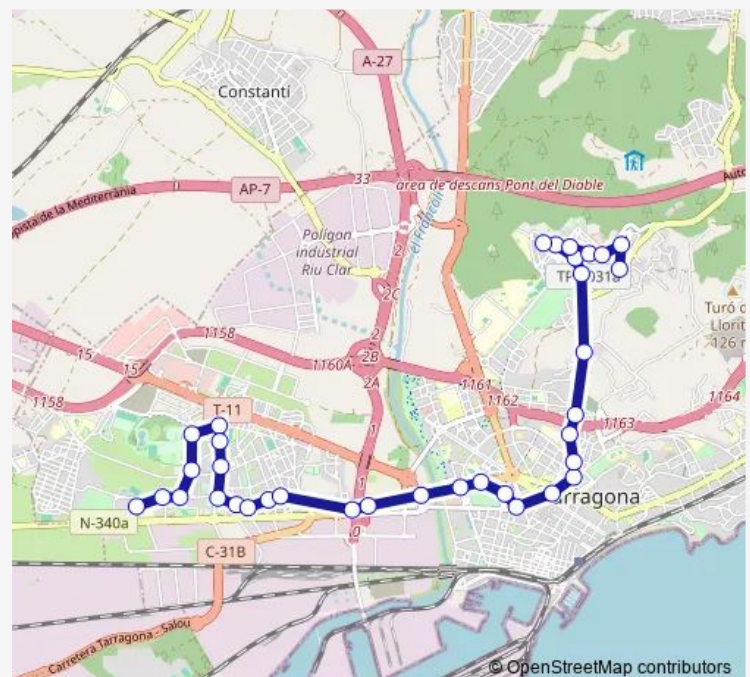

### Route schedule

Campclar — Coop. Tàrraco

Monday 05:20-22:14

Tuesday 05:20-22:14

Wednesday 05:20-22:14

Thursday 05:20-22:14

Friday 05:20-22:14

Saturday 06:00-22:28

### Route info

Direction: Campclar

Stops: 35

Trip Duration: 0 hour 37 min

6 — Campclar – Centre – St Pere i St Pau

Creu Roja

Catalunya

Fra Antoni Cardona i Grau