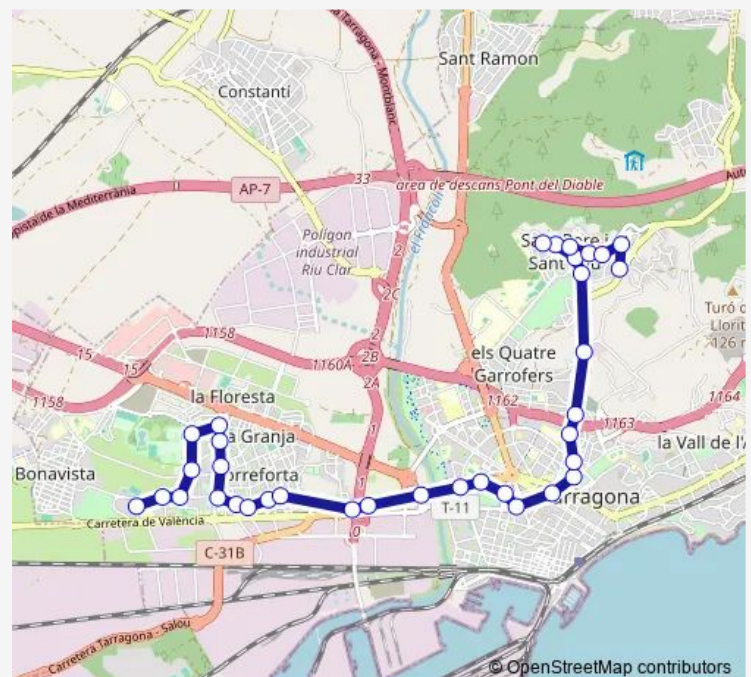

Thursday 05:20-22:14

Friday 05:20-22:14

Saturday 06:00-22:28

Sunday 06:48-22:35

Route info

Direction: Campclar

Stops: 35

Trip Duration: 0 hour 48 min

6 — Campclar – Centre – St Pere i St Pau

BusMaps

Creu Roja

Catalunya

Fra Antoni Cardona i Grau

Aqüeducte

Muntanyeta de l'Oliva

St. Jordi