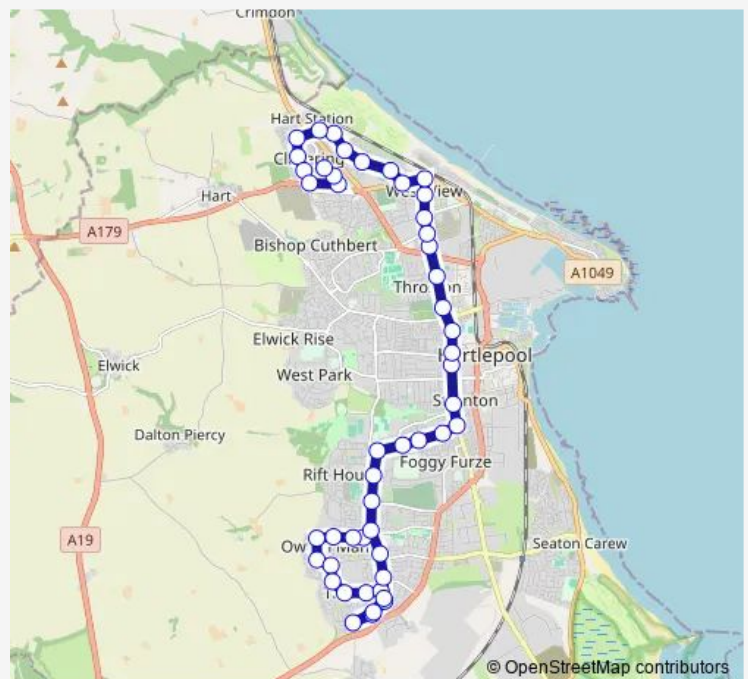

Friday 20:01-23:01

Saturday 20:01-23:01

Sunday 19:31-23:01

Route info

Direction: Bellasis Grove

Stops: 20

Trip Duration: 0 hour 18 min

6 — Clavering - Owton Manor