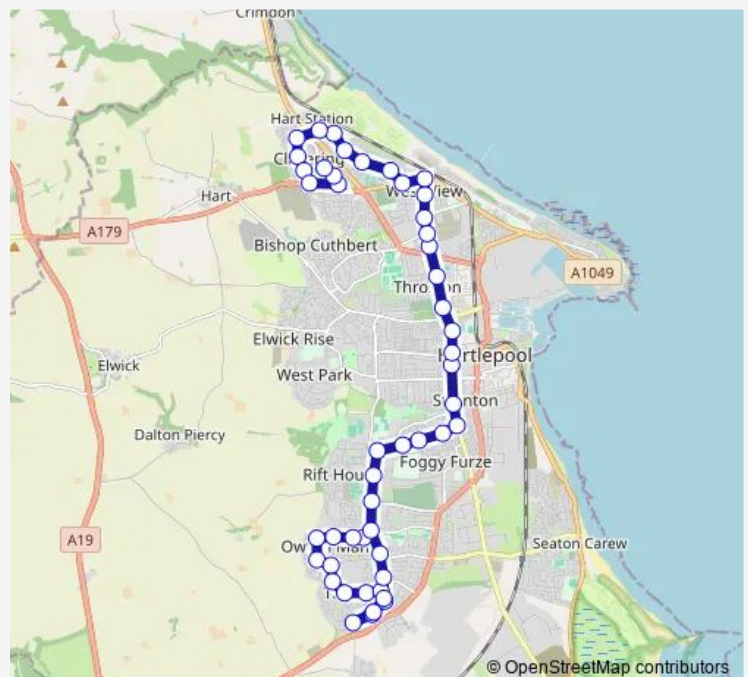

Friday 20:01-23:01

Saturday 20:01-23:01

Sunday 19:31-23:01

Route info

Direction: Bellasis Grove

Stops: 20

Trip Duration: 0 hour 18 min

6 — Clavering - Owton Manor