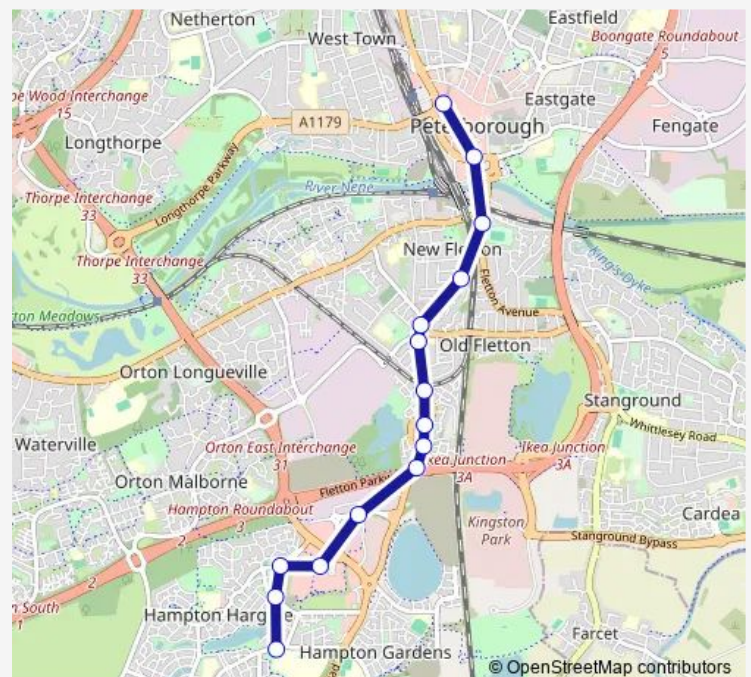

The Peacock

Rivergate - Northbound

Railway Station

Route schedule

Hampton College — Queensgate Bus Stn

Monday 05:20-23:43

Tuesday 05:20-23:43

Wednesday 05:20-23:43

Thursday 05:20-23:43

Friday 05:20-23:43

Saturday 05:20-23:43

Sunday 09:15-23:43

Route info

Direction: Hampton College

Stops: 22

Trip Duration: 0 hour 35 min

6 — Peterborough - Hampton

BusMaps

Direction

Queensgate Bus Stn — Hampton College

15 stops

[Open route schedule](#)

Queensgate Bus Stn

Rivergate - Southbound

Route info

Direction: Queensgate Bus Stn

Stops: 15

Trip Duration: 0 hour 20 min

6 Bus time schedules and route maps are available in an offline PDF at busmaps.com. Use the busmaps.com website to see live bus times, train schedule or subway schedule, and step-by-step directions for all public transit in Peterborough