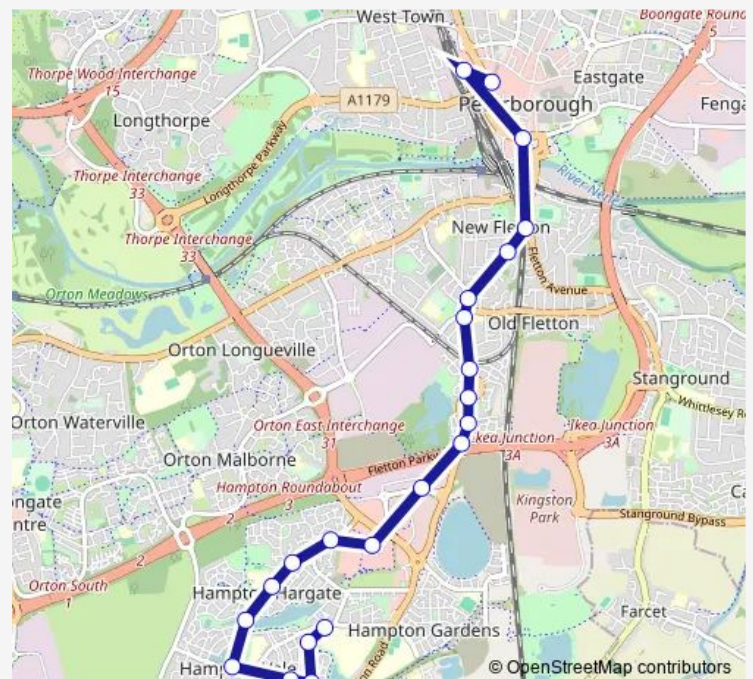

Railway Station

### Route schedule

Hampton College — Queensgate Bus Stn

Monday 05:35-23:13

Tuesday 05:35-23:13

Wednesday 05:35-23:13

Thursday 05:35-23:13

Friday 05:35-23:13

Saturday 05:45-23:13

### Route info

Direction: Hampton College

Stops: 22

Trip Duration: 0 hour 35 min

6 — Peterborough - Hampton

**Direction**

Queensgate Bus Stn — Hampton College

15 stops

[Open route schedule](#)

Queensgate Bus Stn

Rivergate - Southbound

Town Bridge Corner

Park Street

Drill Hall

Fletton Primary School

Phorpres Court