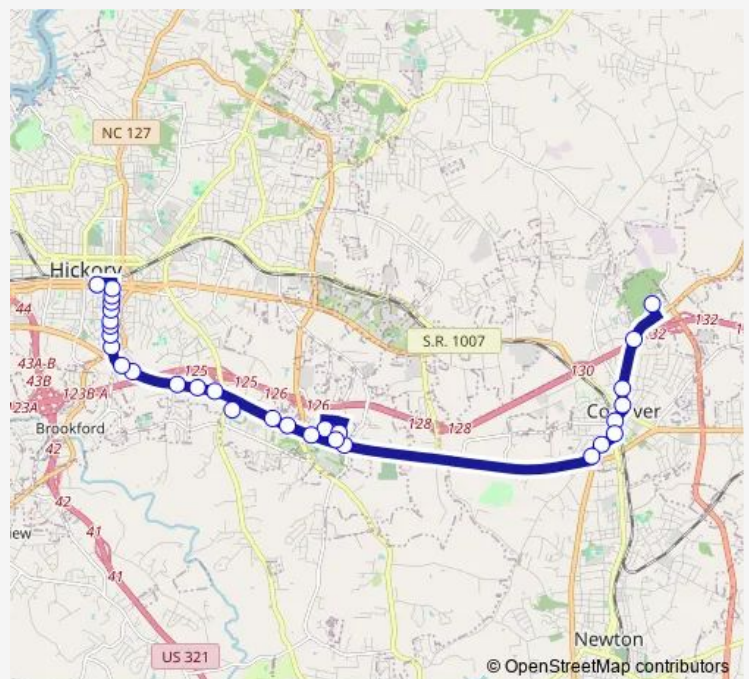

1st Ave N and 4th St Sw

1st Ave S and 6th St Sw

7th St PI SW and 4th Ave Sw

7th St PI SW and 9th St Sw

US 70 and Aarons

Walmart Hickory

21st St Dr SE and Lowes Hardware

26th St SE and US 70 (Old Libby Hill Fish Camp)

US 70 and Family Guidance Center / Mcdonalds

### Route schedule

Conover Walmart — 285 2nd Av SW at Greenway Transit Center

Monday 09:35-16:05

Tuesday 09:35-16:05

Wednesday 09:35-16:05

Thursday 09:35-16:05

Friday 09:35-16:05

Saturday 09:35-16:05

### Route info

Direction: Conover Walmart

Stops: 30

Trip Duration: 0 hour 35 min

6 — Conover/Hwy 70

S Center St and 11th Ave SE (inbound)

S Center St and 9th Ave Se

S Center St and 8th Ave Dr Se