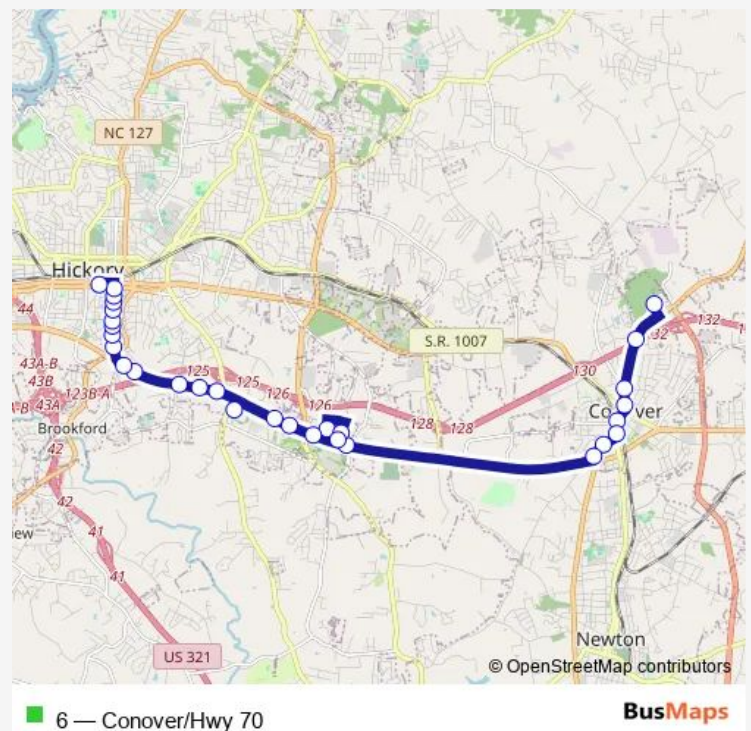

### Direction

Conover Walmart — 285 2nd Av SW at Greenway Transit Center

30 stops

[Open route schedule](#)

Conover Walmart

1st Ave N and 10th St Nw

1st Ave N and 3rd St Ne

1st Ave N and Conover City Hall (outbound)

US 70 and Family Guidance Center / Mcdonalds

### Route schedule

Conover Walmart — 285 2nd Av SW at Greenway Transit Center

Monday 09:35-16:05

Tuesday 09:35-16:05

Wednesday 09:35-16:05

Thursday 09:35-16:05

Friday 09:35-16:05

Saturday 09:35-16:05

### Route info

Direction: Conover Walmart

Stops: 30

Trip Duration: 0 hour 35 min

6 — Conover/Hwy 70

S Center St and 11th Ave SE (inbound)

S Center St and 9th Ave Se

S Center St and 8th Ave Dr Se