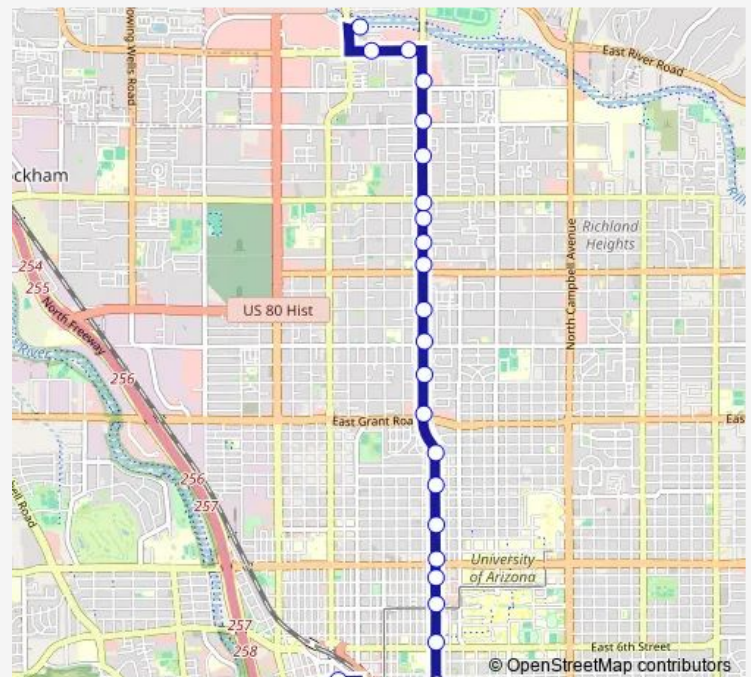

1st Av/Jacinto (Sw)

1st Av/Grant (Nw)

Euclid/Linden (Nw)

Euclid/Elm (Sw)

Euclid/Drachman (Sw)

Euclid/Speedway (Sw)

Euclid/1st St (Sw)

Euclid/University (Sw)

### Route schedule

Tohono Transit Center (B) — 6th Av/Pennington (Se)

Monday 05:30-23:00

Tuesday 05:30-23:00

Wednesday 05:30-23:00

Thursday 05:30-23:00

Friday 05:30-23:00

Saturday 06:27-20:27

### Route info

Direction: Tohono Transit Center (B)

Stops: 24

Trip Duration: 0 hour 30 min

6 — Euclid/N 1st Ave

Euclid/9th St (Sw)

Broadway/Euclid (Nw)

6th Av/Pennington (Se)

**Direction**

6th Av/Pennington (Se) — Tohono Transit Center (B)

27 stops

[Open route schedule](#)

6th Av/Pennington (Se)

Alameda/Grossetta (Nw)

Church/Pennington (Nw)

Broadway/4th Av (Sw)