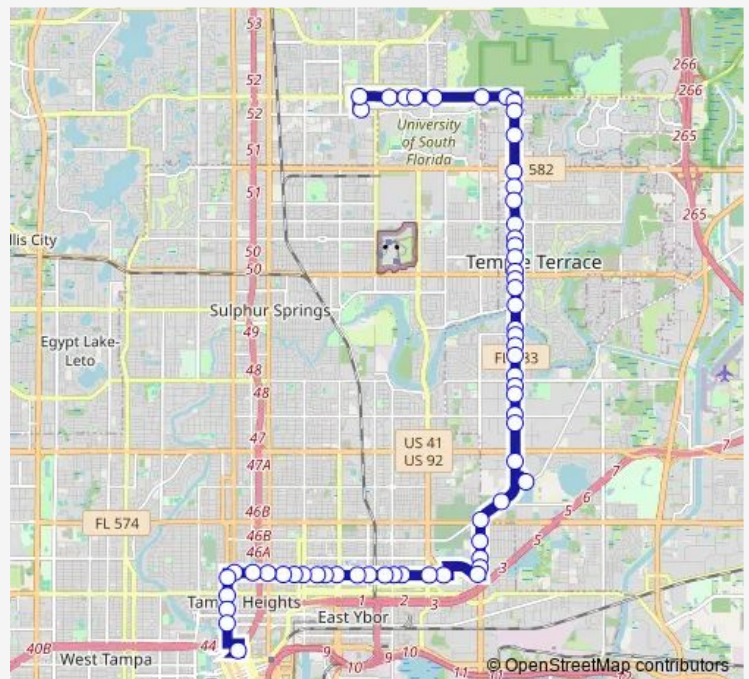

Bus 6 56th Street

[Go to website](#)

Direction
 Marion Transit Center — University Area Transit Center
 57 stops
[Open route schedule](#)

- Marion Transit Center
- Marion St @ Estelle St
- Henderson Ave @ Florida Ave
- Florida Ave @ Palm Ave
- Florida Ave @ Frances Ave
- Florida Ave @ Columbus Dr
- Florida Ave @ Floribraska Ave
- Floribraska Av @ Central Av
- Floribraska Av @ Nebraska Av
- 21st Av @ 11th St
- 21st Av @ Republica de Cuba
- 21st Av @ 15th St
- 21st Av @ 17th St
- 21st Av @ 19th St
- 21st Av @ 22nd St
- 21st Av @ 26th St
- 21st Av @ 28th St
- 21st Av @ 32nd St
- 21st Av @ O'Berry Ln
- 21st Av @ 35th St
- 21st Av @ 40th St

Route info

Direction: Marion Transit Center
 Stops: 57
 Trip Duration: 0 hour 58 min

6 — 56th Street

21st Av @ 43rd St

Melburne Blvd @ 49th St

50th St @ 23rd Av

50th St @ 26th Av

50th St @ 30th Ave

50th St @ M L King Jr Blvd

56th St @ Commerce Park Blvd

Netpark Transfer Center

56th St @ Cone Rd

56th St @ Hillsborough Av

56th St @ Henry Av

56th St @ 5805 56th St

56th St @ Hanna Av

Tampa St @ Ross Ave

Tampa St @ 7th Ave

Marion Transit Center

6 Bus time schedules and route maps are available in an offline PDF at busmaps.com. Use the busmaps.com website to see live bus times, train schedule or subway schedule, and step-by-step directions for all public transit in Tampa