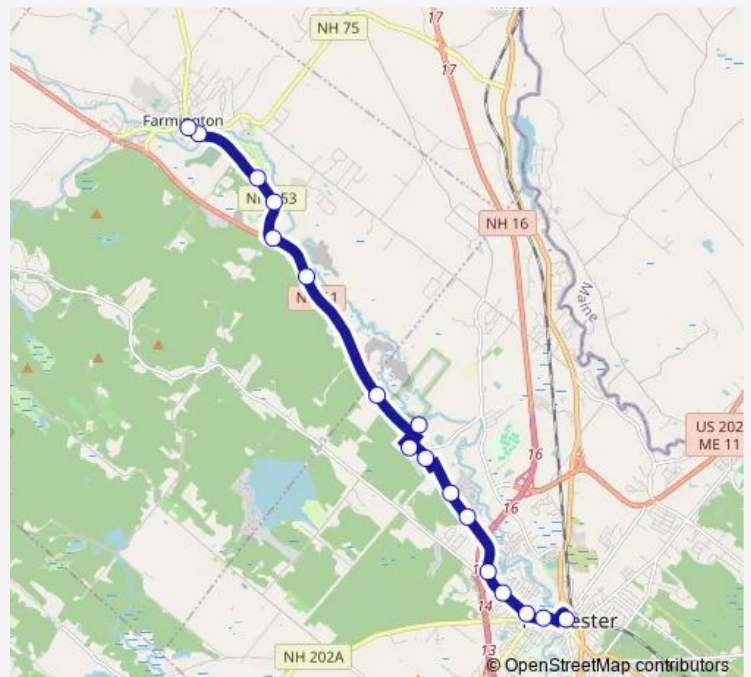

**Bus 6 6 Farmington / Rochester**

[Go to website](#)

**Direction**

Wakefield St. (Rochester City Hall) — Main / Pleasant Sts.

17 stops

[Open route schedule](#)

- Wakefield St. (Rochester City Hall)
- North Main St. / Cove Ct.
- North Main St. (Holy Rosary Parish) Northbound
- North Main St. / Fortier Dr.
- North Main St. (Pizza Hut / Dunkin' Donuts)
- Farmington Rd. (Greenwood Inn)
- Farmington Rd. (Cocheco River Estates)
- The Ridge Marketplace Northbound
- Farmington Rd. (Walmart)
- Sterling Dr. (Strafford County Dialysis) ON Call
- Farmington Rd. (Lilac City Pediatrics) Northbound
- NH 11 (Family Care of Farmington) Northbound
- NH 11 / Main St. (Irving)
- Main St. / Cocheco Rd.
- Main St. (Farmington Public Safety Building)
- Main / Elm Sts.
- Main / Pleasant Sts.

**Route schedule**

Wakefield St. (Rochester City Hall) — Main / Pleasant Sts.

Monday	06:00-18:00
Tuesday	06:00-18:00
Wednesday	06:00-18:00
Thursday	06:00-18:00
Friday	06:00-18:00
Saturday	—
Sunday	—

**Route info**

Direction: Wakefield St. (Rochester City Hall)

Stops: 17

Trip Duration: 0 hour 24 min

6 — 6 Farmington / Rochester

## Direction

Main / Pleasant Sts. — Wakefield St. (Rochester City Hall)

23 stops

[Open route schedule](#)

Main / Pleasant Sts.

Main St. (Old Courthouse)

Main / Charles Sts. (Memorial Park)

Central / Spring Sts.