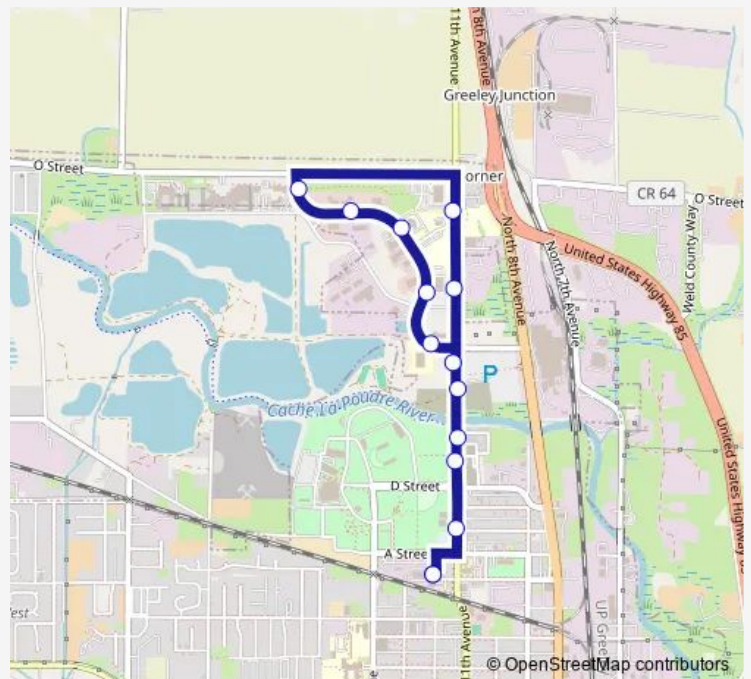

Direction

Greeley Evans Regional Transportation Center — Greeley Evans Regional Transportation Center

14 stops

[Open route schedule](#)

- Greeley Evans Regional Transportation Center
- N 11th Ave @ River Park Trailer Court
- N 11th Ave @ JBS - Northbound
- H St @ Iccs - Westbound
- N 17th Ave @ Weld County Clerk and Recorder - Northbound
- N 17th Ave @ North Range Behavioral
- N 17th Ave @ Weld County Assessors Office
- N 17th Ave @ O St
- N 11th Ave @ Guadalupe Center - Southbound
- N 11th Ave @ Weld County Clerk & Recorder
- N 11th Ave @ H St - Southbound
- N 11th Ave @ Island Grove Regional Park - Southbound
- N 11th Ave @ B St - Southbound
- Greeley Evans Regional Transportation Center

Route schedule

Greeley Evans Regional Transportation Center — Greeley Evans Regional Transportation Center

Monday	05:58-20:05
Tuesday	05:58-20:05
Wednesday	05:58-20:05
Thursday	05:58-20:05
Friday	05:58-20:05
Saturday	06:50-18:05
Sunday	—

Route info

Direction: Greeley Evans Regional Transportation Center

Stops: 14

Trip Duration: 0 hour 6 min

6 Bus time schedules and route maps are available in an offline PDF at busmaps.com. Use the busmaps.com website to see live bus times, train schedule or subway schedule, and step-by-step directions for all public transit in Greeley