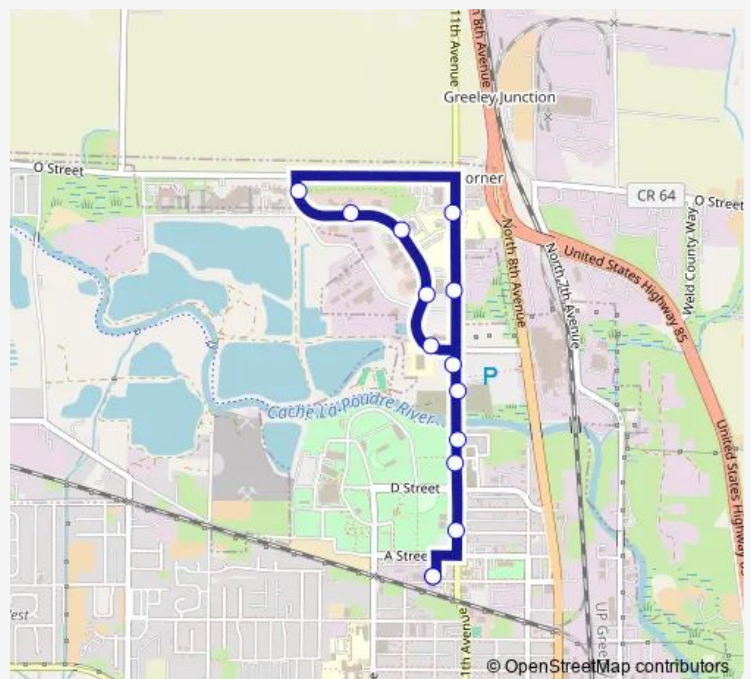

Direction

Greeley Evans Regional Transportation Center — Greeley Evans Regional Transportation Center

14 stops

[Open route schedule](#)

Greeley Evans Regional Transportation Center

N 11th Ave @ River Park Trailer Court

N 11th Ave @ Guadalupe Center - Southbound

N 11th Ave @ Weld County Clerk & Recorder

N 11th Ave @ H St - Southbound

N 11th Ave @ Island Grove Regional Park - Southbound

N 11th Ave @ B St - Southbound

Greeley Evans Regional Transportation Center

Route schedule

Greeley Evans Regional Transportation Center — Greeley Evans Regional Transportation Center

Monday	05:58-20:05
Tuesday	05:58-20:05
Wednesday	05:58-20:05
Thursday	05:58-20:05
Friday	05:58-20:05
Saturday	06:50-18:05
Sunday	—

Route info

Direction: Greeley Evans Regional Transportation Center

Stops: 14

Trip Duration: 0 hour 6 min

6 Bus time schedules and route maps are available in an offline PDF at busmaps.com. Use the busmaps.com website to see live bus times, train schedule or subway schedule, and step-by-step directions for all public transit in