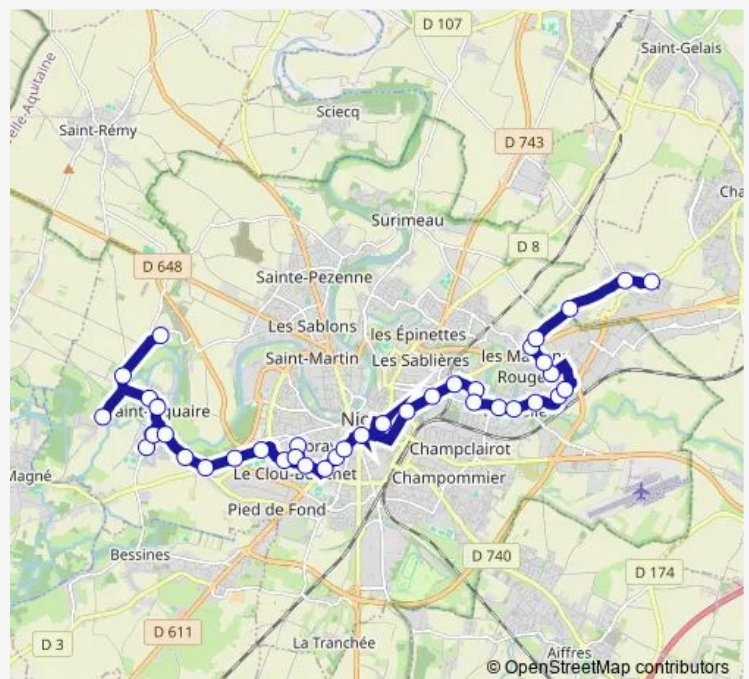

Marne

### Route schedule

Combes — Saint Liguaire - Itep

Monday 06:40-19:21

Tuesday 06:40-19:21

Wednesday 06:40-19:21

Thursday 06:40-19:21

Friday 06:40-19:21

Saturday 07:00-17:59

### Route info

Direction: Combes

Stops: 40

Trip Duration: 1 hour 7 min

6 — Maisons Rouges / Combes - Niort Saint-Liguaire Itep

LÉO Lagrange

LA Rochelle

Langevin

## Route info

Direction: Saint Liguairé - Itep

Stops: 40

Trip Duration: 1 hour 0 min

Merimee

Andre Gide

Andre Maurois

Breguet