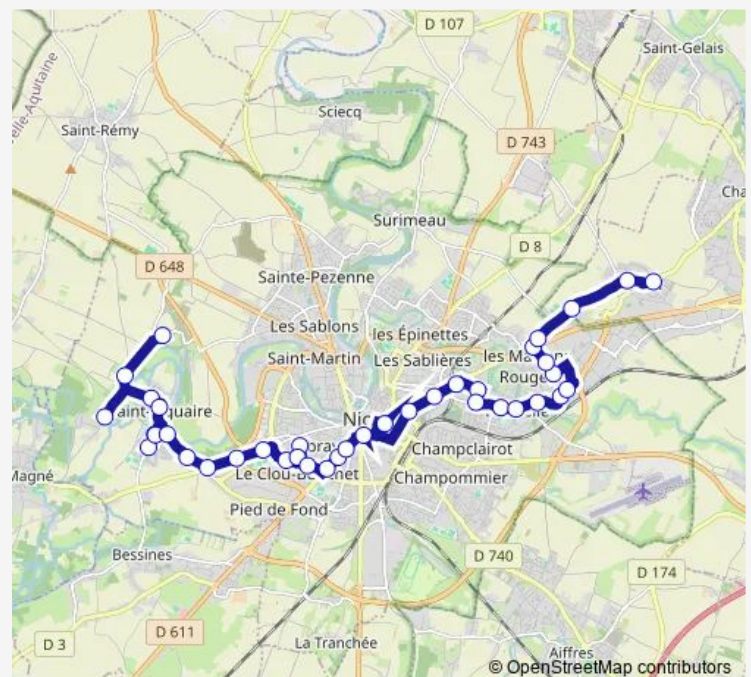

Marne

### Route schedule

Combes — Saint Liguaire - Itep

Monday 06:40-19:21

Tuesday 06:40-19:21

Wednesday 06:40-19:21

Thursday 06:40-19:21

Friday 06:40-19:21

Saturday 07:00-17:59

### Route info

Direction: Combes

Stops: 40

Trip Duration: 1 hour 7 min

LÉO Lagrange

LA Rochelle

Langevin

Angélique

## Route info

Direction: Saint Liguairé - Itep

Stops: 40

Trip Duration: 1 hour 0 min

Merimee

Andre Gide

Andre Maurois

Breguet