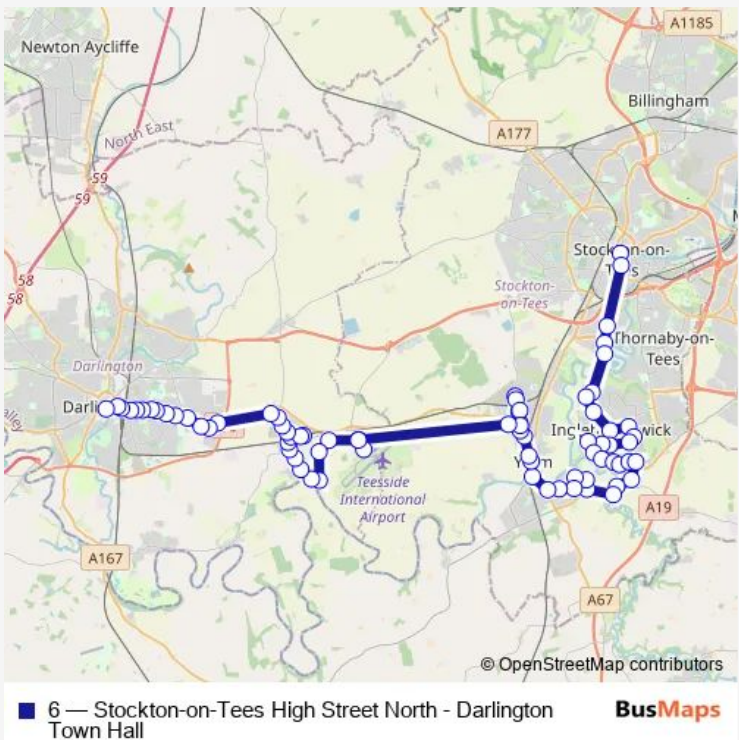

# Bus 6 Stockton-on-Tees High Street North - Darlington Town Hall

[Go to website](#)

**Direction**  
 High Street Stand D — Town Hall

74 stops

[Open route schedule](#)

- High Street Stand D
- High Street Stand J
- Falcon Court
- Kingfisher Way
- Jubilee Bridge
- Lullingstone Crescent
- Hadrian Way
- Pennydarren Way
- Tesco
- Berrington Gardens
- The Beckfields
- Priorwood Gardens
- Rochester Court
- Aberbran Court
- St Davids Grove
- Crosswell Park
- Pembroke Drive
- Dunkery Close
- Penyghent Way
- Brendon Grove
- Windmill Way

Route schedule  
 High Street Stand D — Town Hall

Monday	06:09-17:17
Tuesday	06:09-17:17
Wednesday	06:09-17:17
Thursday	06:09-17:17
Friday	06:09-17:17
Saturday	06:09-17:17
Sunday	—

Route info

Direction: High Street Stand D

Stops: 74

Trip Duration: 1 hour 24 min

The Fox Covert

Leven Bridge

Woodside

Spell Close

Busby Way

Mount Leven Road Shop