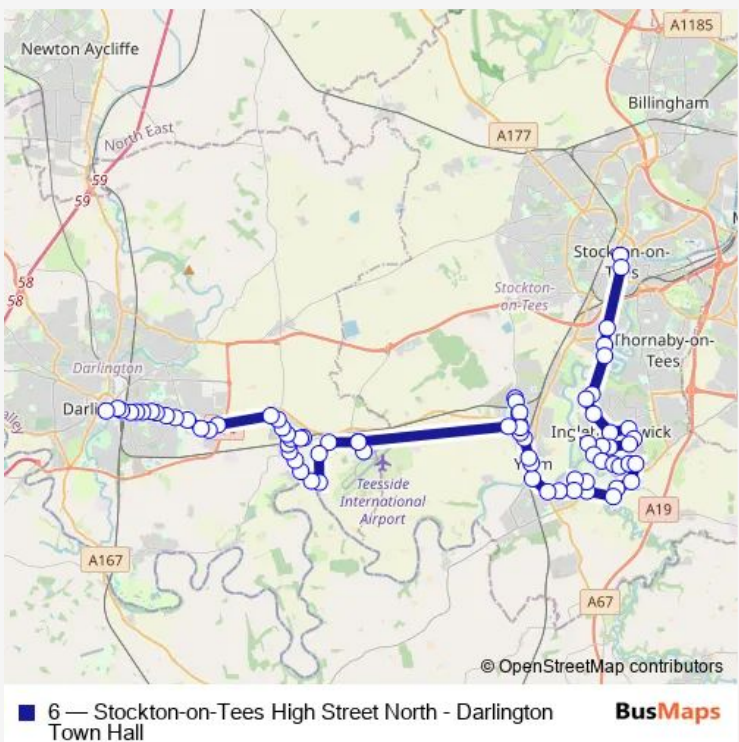

Bus 6 Stockton-on-Tees High Street North - Darlington Town Hall

[Go to website](#)

Direction
 High Street Stand D — Town Hall

74 stops

[Open route schedule](#)

- High Street Stand D
- High Street Stand J
- Falcon Court
- Kingfisher Way
- Jubilee Bridge
- Lullingstone Crescent
- Hadrian Way
- Pennydarren Way
- Tesco
- Berrington Gardens
- The Beckfields
- Priorwood Gardens
- Rochester Court
- Aberbran Court
- St Davids Grove
- Crosswell Park
- Pembroke Drive
- Dunkery Close
- Penyghent Way
- Brendon Grove
- Windmill Way

Route schedule
 High Street Stand D — Town Hall

Monday	06:09-17:17
Tuesday	06:09-17:17
Wednesday	06:09-17:17
Thursday	06:09-17:17
Friday	06:09-17:17
Saturday	06:09-17:17
Sunday	—

Route info

Direction: High Street Stand D

Stops: 74

Trip Duration: 1 hour 12 min

The Fox Covert

Leven Bridge

Woodside

Spell Close

Busby Way

Mount Leven Road Shop