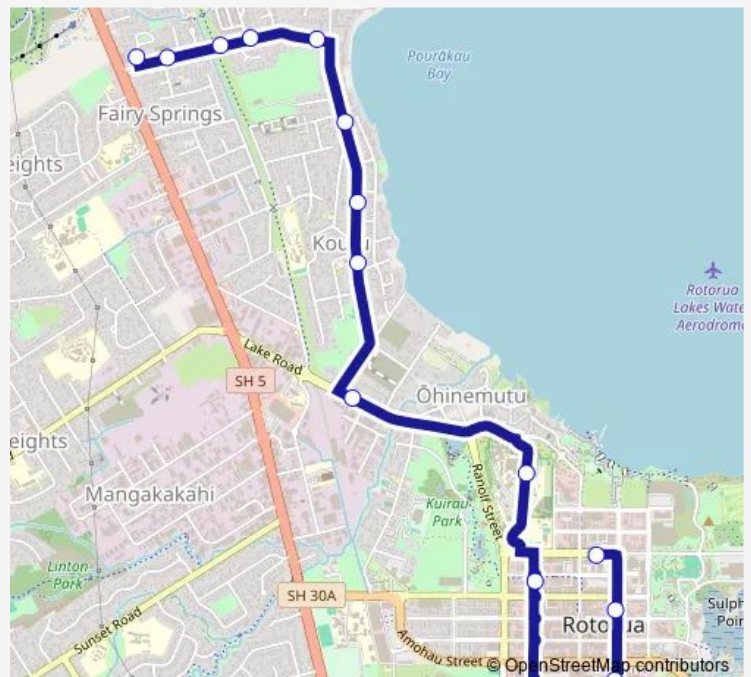

Bus 6 Kawaha Point - Hospital - Rotorua Cbd

[Go to website](#)

Direction

Rotorua CBD - Arawa Street — Chapman Place

13 stops

[Open route schedule](#)

Rotorua CBD - Arawa Street

Rotorua Hospital - North (Pukeroa Street)

Kawaha Point Road - Fronting No.69

Kawaha Point Road - Fronting No.33

Chapman Place

Route schedule

Rotorua CBD - Arawa Street — Chapman Place

Monday 07:00-18:00

Tuesday 07:00-18:00

Wednesday 07:00-18:00

Thursday 07:00-18:00

Friday 07:00-18:00

Saturday 07:00-18:00

Sunday 07:00-16:30

Route info

Direction: Rotorua CBD - Arawa Street

Stops: 13

Trip Duration: 0 hour 15 min

6 — Kawaha Point - Hospital - Rotorua Cbd

Direction

Chapman Place — Rotorua CBD - Arawa Street

15 stops

[Open route schedule](#)

Chapman Place

Kawaha Point - Fronting No. 32

Kawaha Point - Fronting No. 50