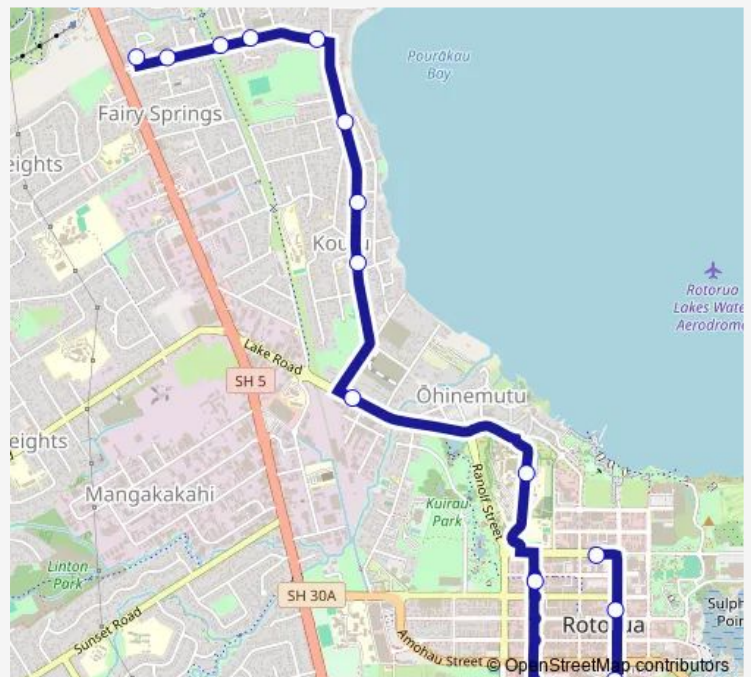

**Bus 6 Kawaha Point - Hospital - Rotorua Cbd**

[Go to website](#)

**Direction**

Rotorua CBD - Arawa Street — Chapman Place

13 stops

[Open route schedule](#)

Rotorua CBD - Arawa Street

Rotorua Hospital - North (Pukeroa Street)

Kawaha Point Road - Fronting No.69

Kawaha Point Road - Fronting No.33

Chapman Place

**Route schedule**

Rotorua CBD - Arawa Street — Chapman Place

Monday 07:00-18:00

Tuesday 07:00-18:00

Wednesday 07:00-18:00

Thursday 07:00-18:00

Friday 07:00-18:00

Saturday 07:00-18:00

Sunday 07:00-16:30

**Route info**

Direction: Rotorua CBD - Arawa Street

Stops: 13

Trip Duration: 0 hour 15 min

## Direction

Chapman Place — Rotorua CBD - Arawa Street

15 stops

[Open route schedule](#)

Chapman Place

Kawaha Point - Fronting No. 32

Kawaha Point - Fronting No. 50

Kawaha Point - Fronting No. 68