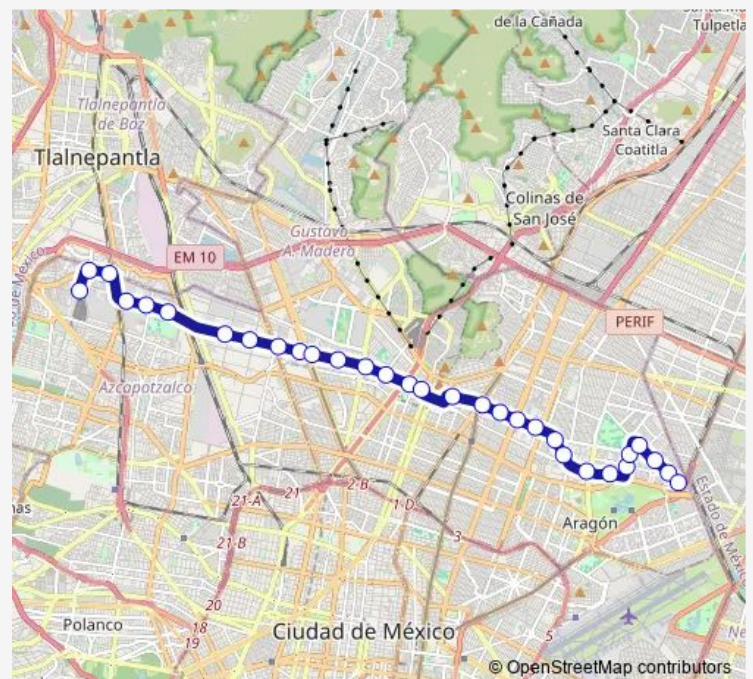

Hospital General La Villa

San Juan de Aragón

Gran Canal

Route schedule

El Rosario — Villa de Aragón

Monday 00:00

Tuesday 00:00

Wednesday 00:00

Thursday 00:00

Friday 00:00

Saturday 00:00

Sunday 00:00

Route info

Direction: El Rosario

Stops: 31

Trip Duration: 1 hour 4 min

Sunday 00:00

Route info

Direction: Villa de Aragón

Stops: 34

Trip Duration: 1 hour 9 min

Montevideo

Norte 45

Norte 59