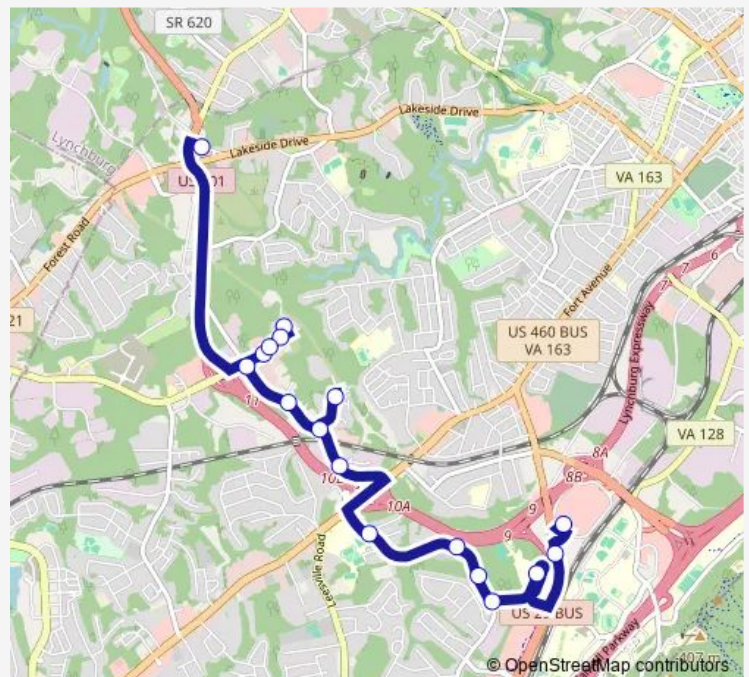

### Direction

River Ridge Mall Stop — Fresh Market 1

17 stops

[Open route schedule](#)

River Ridge Mall Stop

Wards Rd./In Front Of Berlund Toyota Used Car Lot (Outbound)

Cvcc Campus Main Stop

Cvcc Campus Dr. & Wards Ferry Rd. (Outbound)

### Route schedule

River Ridge Mall Stop — Fresh Market 1

Monday	05:15-18:15
Tuesday	05:15-18:15
Wednesday	05:15-18:15
Thursday	05:15-18:15
Friday	05:15-18:15
Saturday	—
Sunday	—

### Route info

Direction: River Ridge Mall Stop

Stops: 17

Trip Duration: 0 hour 30 min

**Direction**

Fresh Market 1 — River Ridge Mall Stop

20 stops

[Open route schedule](#)

Fresh Market 1

Creekside Ln./Home Depot

Graves Mill Rd. /Taylor Brothers (Inbound)

Nationwide Dr./Women's Health Clinic

Peggy Bowen Dr./Centra Lynchburg Medical Center

Nationwide Dr./Centra Lynchburg Medical Center