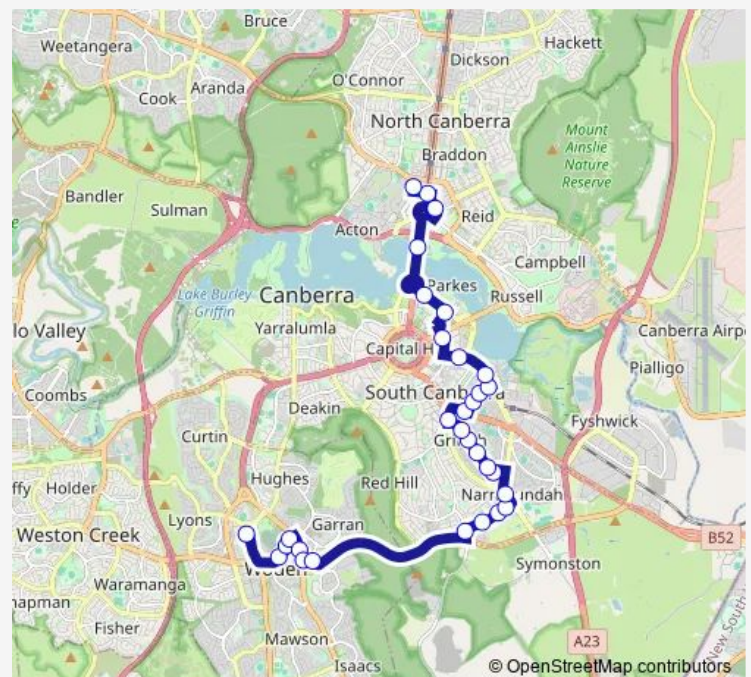

Manuka Shops Captain Cook Cr

Canberra Av after Giles St

Eyre St before Leichhardt St

Kingston Shops Eyre St

Route schedule

Woden Temporary Interchange Plt 4 — Marcus Clarke St before Rimmer St

Monday 05:37-22:43

Tuesday 05:37-22:43

Wednesday 05:37-22:43

Thursday 05:37-22:43

Friday 05:37-22:43

Saturday 06:25-23:39

Sunday 07:25-21:09

Route info

Direction: Woden Temporary Interchange Plt 4

Stops: 31

Trip Duration: 0 hour 55 min

6 — Woden to City ANU via Kingston

Eyre St after Howitt St

Wentworth Av opp Old Bus Depot Markets

Australian Federal Police College Brisbane Av

Barton Bus Stn Plt 1

Parkes Pl opp John Gorton Building

The Treasury Building King Edward Tce

Commonwealth Av opp Regatta Point

Legislative Assembly London Cct

City Interchange Plt 3

Marcus Clarke St before Rimmer St

Direction

ANU Rimmer St — Woden Temporary Interchange Plt 3
Arrive