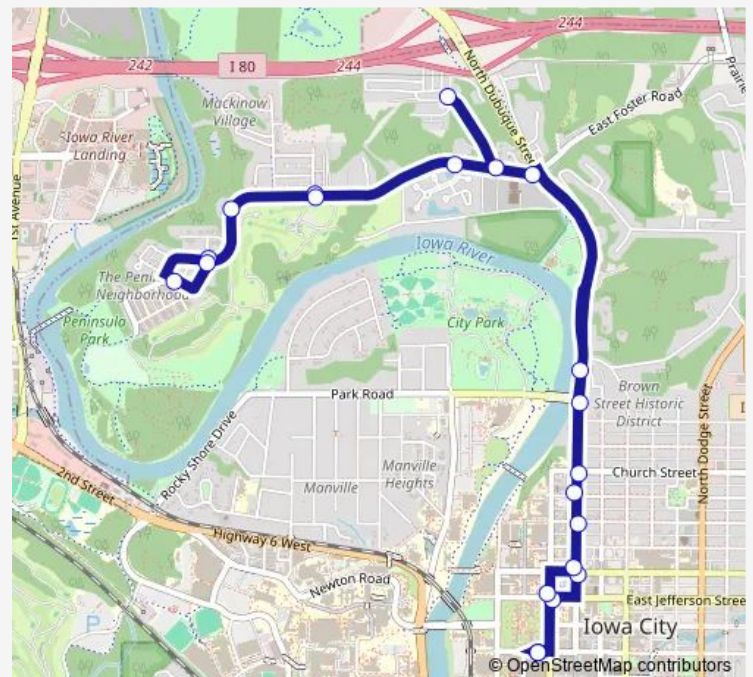

Dubuque St & Market St

Dubuque St & Davenport St

Dubuque St & Church St

Dubuque St & Park Rd

Foster Rd & Laura Dr

Foster Rd & Algonquin Rd

Foster Rd 900 Block

Foster Rd & Swisher St

Dubuque St & Market St

Clinton St & Jefferson St

Downtown Interchange

Route schedule

Downtown Interchange — Downtown Interchange

Monday 06:15-19:15

Tuesday 06:15-19:15

Wednesday 06:15-19:15

Thursday 06:15-19:15

Friday 06:15-19:15

Saturday 07:15-18:15

Sunday —

Route info

Direction: Downtown Interchange

Stops: 21

Trip Duration: 0 hour 28 min

6 — Peninsula

6 Bus time schedules and route maps are available in an offline PDF at busmaps.com. Use the busmaps.com website to see live bus times, train schedule or subway schedule, and step-by-step directions for all public transit in Iowa City