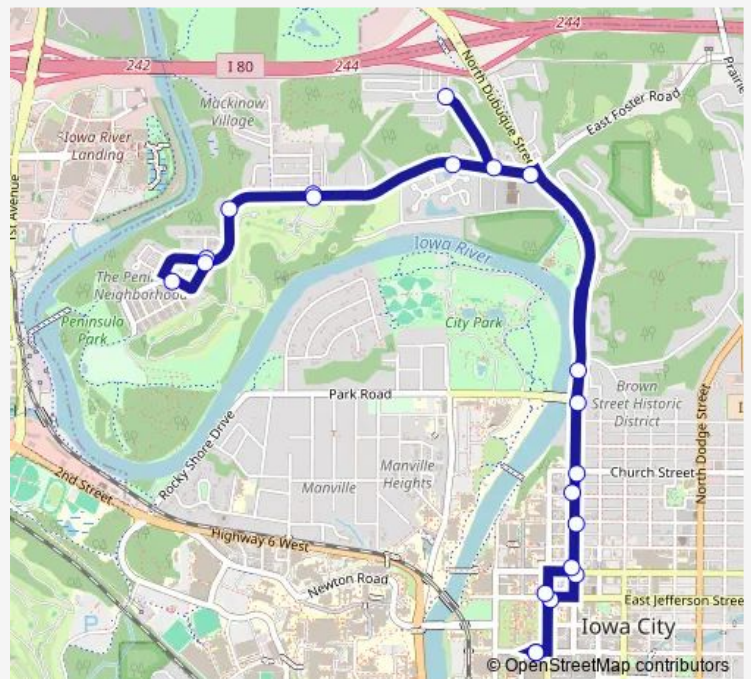

## Bus 6 Peninsula

[Go to website](#)

**Direction**  
 Downtown Interchange — Downtown Interchange  
 21 stops  
[Open route schedule](#)

- Downtown Interchange
- Clinton St & Jefferson St
- Dubuque St & Market St
- Dubuque St & Davenport St
- Dubuque St & Church St
- Dubuque St & Park Rd
- Foster Rd & Laura Dr
- Foster Rd & Algonquin Rd
- Foster Rd 900 Block
- Foster Rd & Swisher St
- Walker Circle & Moses Bloom Ln
- Swisher St & Foster Rd
- Foster Rd & Algonquin Rd
- Foster Rd & Idyllwild Dr
- Forest View Trailer Park
- Foster Rd & Dubuque St
- Dubuque St & Park Rd
- Dubuque St & Fairchild St
- Dubuque St & Market St
- Clinton St & Jefferson St
- Downtown Interchange

### Route schedule

Downtown Interchange — Downtown Interchange

Monday	06:15-19:15
Tuesday	06:15-19:15
Wednesday	06:15-19:15
Thursday	06:15-19:15
Friday	06:15-19:15
Saturday	07:15-18:15
Sunday	—

### Route info

Direction: Downtown Interchange

Stops: 21

Trip Duration: 0 hour 28 min

6 — Peninsula

6 Bus time schedules and route maps are available in an offline PDF at [busmaps.com](https://busmaps.com). Use the [busmaps.com](https://busmaps.com) website to see live bus times, train schedule or subway schedule, and step-by-step directions for all public transit in Iowa City

The schedule is provided in the local timezone. Times with "(+1)" indicate departures on the next day.

PDF file created on 2025-01-16

2024 BusMaps.com - All Rights Reserved