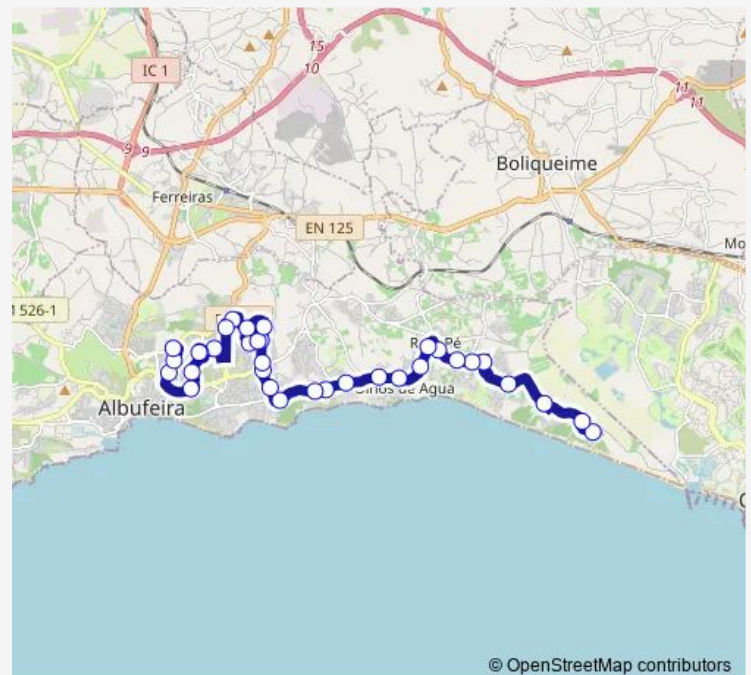

Rot. Esfera Armilar Norte

R. M. Teixeira Gomes

Montechoro

Route schedule

Rocha Baixinha — Terminal Rodoviário

Monday 07:25-19:30

Tuesday 07:25-19:30

Wednesday 07:25-19:30

Thursday 07:25-19:30

Friday 07:25-19:30

Saturday 07:25-19:30

Sunday 07:25-19:30

Route info

Direction: Rocha Baixinha

Stops: 34

Trip Duration: 0 hour 39 min

© OpenStreetMap contributors

6 — Terminal - Rocha Baixinha

BusMaps

Vilamagna

Eb23 Prof. Diamantina Negrão

Bairro Alice

Brejos Sul

Hospital Particular

Direction

Terminal Rodoviário — Rocha Baixinha

36 stops

[Open route schedule](#)

Terminal Rodoviário

Estr. Vale Pedras / Gnr

Mercado Caliços

Av. Descobr. / Sec. Albufeira